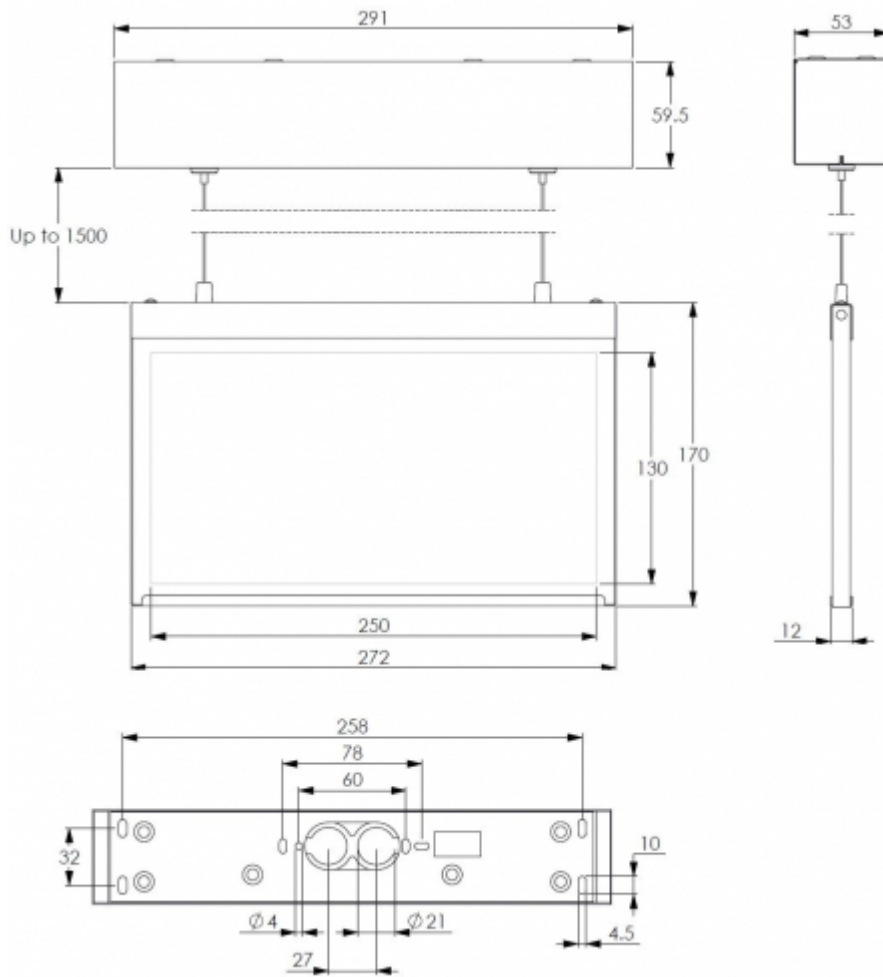

We reserve the rights to make modifications without notice.
Copyright © 2022 Teknoware. All rights reserved.
Date: December 14, 2022 | Source:
www.teknoware.com/en/steel-emergency-exit-light-twse392wm

Teknoware Oy | P.O. Box 19, 15101 Lahti | Ilmarisentie 8, 15200 Lahti Finland
Tel +358 3 883 020 | VAT-number FI01494751 | teknoware.com | emexit@teknoware.com