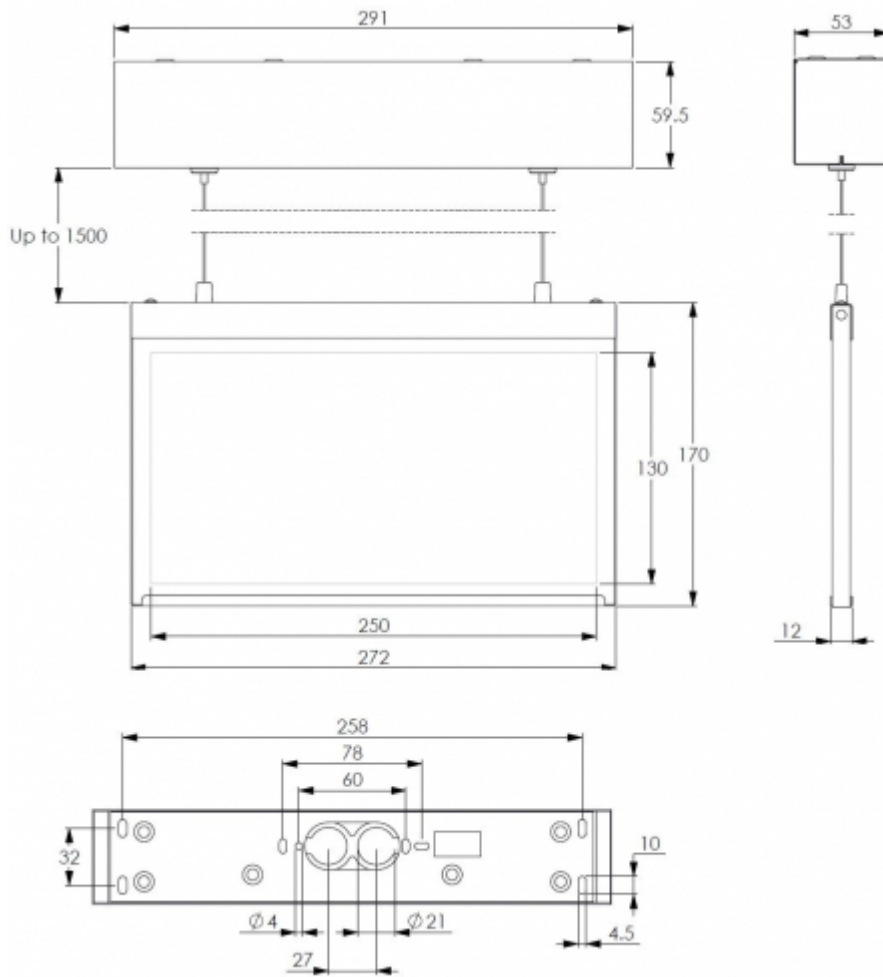

We reserve the rights to make modifications without notice.
Copyright © 2022 Teknoware. All rights reserved.
Date: December 14, 2022 | Source:
www.teknoware.com/en/steel-emergency-exit-light-twse392wa

Teknoware Oy | P.O. Box 19, 15101 Lahti | Ilmarisentie 8, 15200 Lahti Finland
Tel +358 3 883 020 | VAT-number FI01494751 | teknoware.com | emexit@teknoware.com