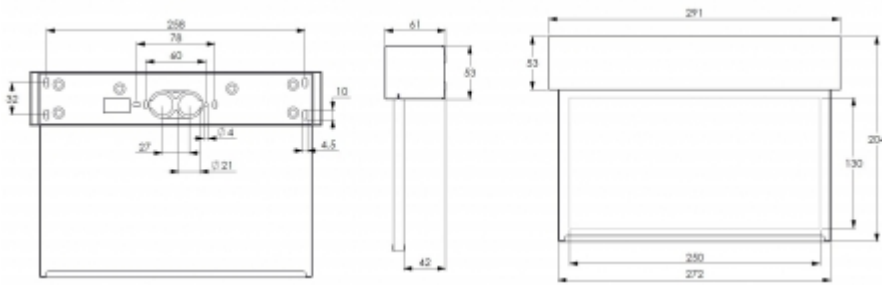

We reserve the rights to make modifications without notice.
Copyright © 2022 Teknoware. All rights reserved.
Date: December 14, 2022 | Source:
www.teknoware.com/en/steel-emergency-exit-light-twse292wa

Teknoware Oy | P.O. Box 19, 15101 Lahti | Ilmarisentie 8, 15200 Lahti Finland
Tel +358 3 883 020 | VAT-number FI01494751 | teknoware.com | emexit@teknoware.com