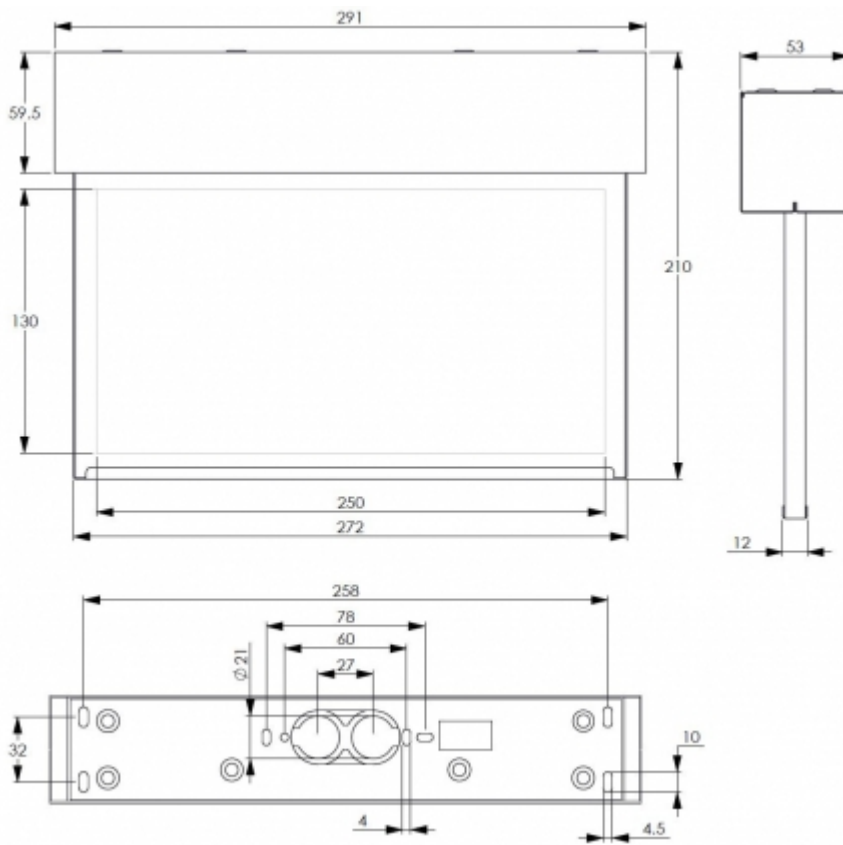

We reserve the rights to make modifications without notice.
Copyright © 2022 Teknoware. All rights reserved.
Date: December 14, 2022 | Source:
www.teknoware.com/en/steel-emergency-exit-light-twse192wm

Teknoware Oy | P.O. Box 19, 15101 Lahti | Ilmarisentie 8, 15200 Lahti Finland
Tel +358 3 883 020 | VAT-number FI01494751 | teknoware.com | emexit@teknoware.com