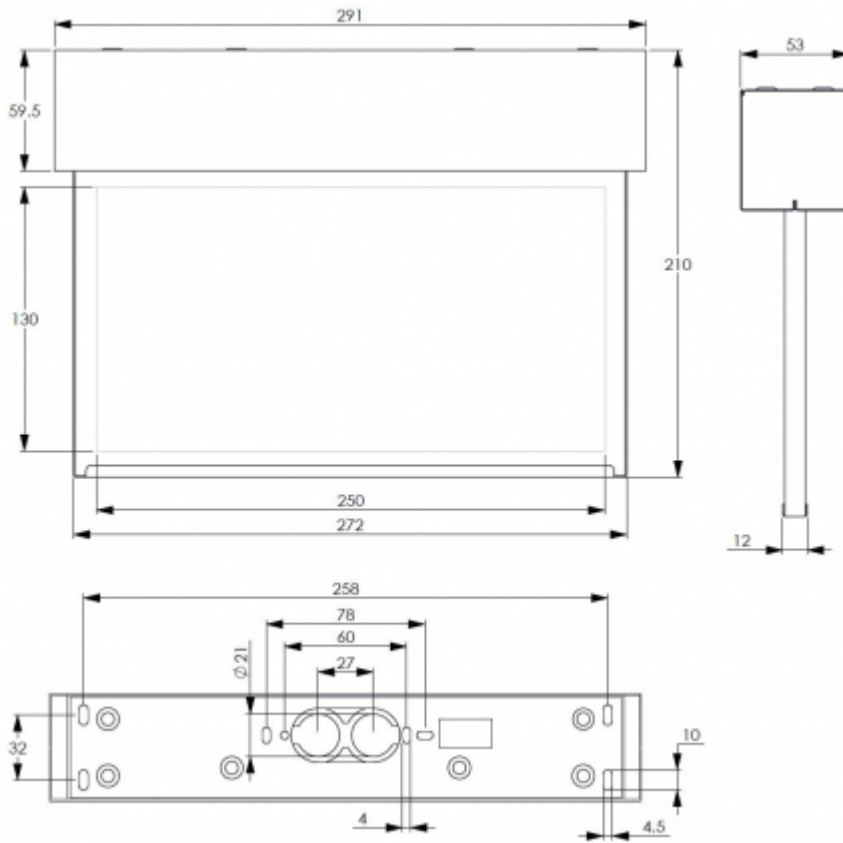

We reserve the rights to make modifications without notice.
Copyright © 2022 Teknoware. All rights reserved.
Date: December 14, 2022 | Source:
www.teknoware.com/en/steel-emergency-exit-light-twse192wa

Teknoware Oy | P.O. Box 19, 15101 Lahti | Ilmarisentie 8, 15200 Lahti Finland
Tel +358 3 883 020 | VAT-number FI01494751 | teknoware.com | emexit@teknoware.com