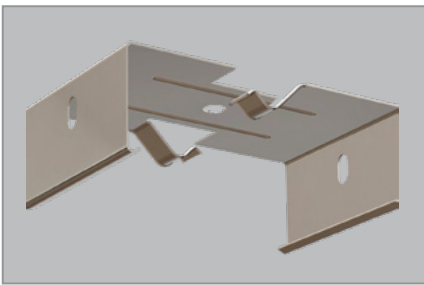

DEFA no.	Type	Module	Optics	Light source		lm fitting	lm/W	Control	Weight (kg)
124701	UtiLine	958 mm	Wide	28W	4000K	4000 lm	143		2,7
124702	UtiLine	958 mm	Wide	28W	4000K	4000 lm	143	DALI	2,7
124703	UtiLine	958 mm	Medium	28W	4000K	4000 lm	143		2,7
124704	UtiLine	958 mm	Medium	28W	4000K	4000 lm	143	DALI	2,7
124705	UtiLine	1274 mm	Wide	55W	4000K	8000 lm	146		3,3
124706	UtiLine	1274 mm	Wide	55W	4000K	8000 lm	146	DALI	3,3
124707	UtiLine	1274 mm	Medium	55W	4000K	8000 lm	146		3,3
124708	UtiLine	1274 mm	Medium	55W	4000K	8000 lm	146	DALI	3,3
124709	UtiLine	1590 mm	Wide	82W	4000K	12000 lm	146		3,9
124710	UtiLine	1590 mm	Wide	82W	4000K	12000 lm	146	DALI	3,9
124711	UtiLine	1590 mm	Medium	82W	4000K	12000 lm	146		3,9
124712	UtiLine	1590 mm	Medium	82W	4000K	12000 lm	146	DALI	3,9
124713	UtiLine	1590 mm	Wide	110W	4000K	16000 lm	146		3,9
124714	UtiLine	1590 mm	Wide	110W	4000K	16000 lm	146	DALI	3,9
124715	UtiLine	1590 mm	Medium	110W	4000K	16000 lm	146		3,9
124716	UtiLine	1590 mm	Medium	110W	4000K	16000 lm	146	DALI	3,9
124717	UtiLine	1590 mm	Narrow	128W	4000K	18750 lm	147		3,9
124718	UtiLine	1590 mm	Narrow	128W	4000K	18750 lm	147	DALI	3,9

Accessories:
126542

Safety grid for 1590 mm module (protection cage)

Mounting bracket in stainless steel (incl).