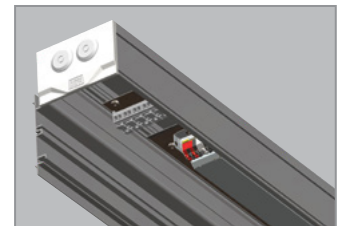

Opening of fitting without use of tools.

Fittings (pcs) each circuit

	28W	28W DALI	55W	55W DALI	82W	82W DALI	110W	110W DALI	128W	128W DALI
10A - B	19	14	20	14	20	23	14	20	14	20
10A - C	30	24	32	23	32	37	20	32	22	32
16A - B	30	24	32	23	32	37	22	32	22	32
16A - C	51	40	54	39	54	62	37	54	37	54