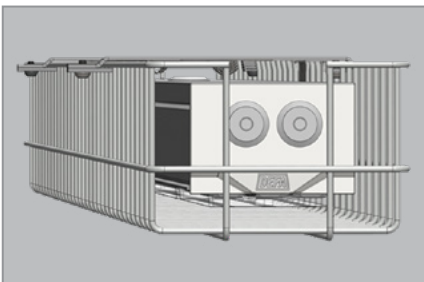

Safety grid (accessories)