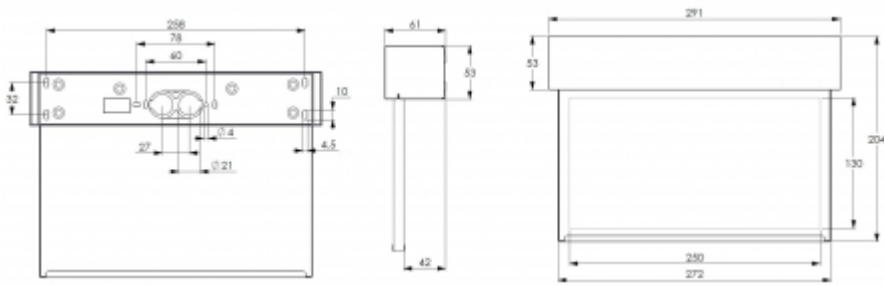

We reserve the rights to make modifications without notice.
Copyright © 2022 Teknoware. All rights reserved.
Date: December 14, 2022 | Source:
www.teknoware.com/en/steel-emergency-exit-light-twse292wm

Teknoware Oy | P.O. Box 19, 15101 Lahti | Ilmarisentie 8, 15200 Lahti Finland
Tel +358 3 883 020 | VAT-number FI01494751 | teknoware.com | emexit@teknoware.com