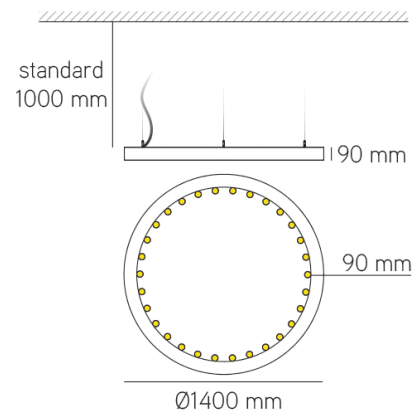

DESCRIPTION

Lighting fixture with indirect luminous flux distribution, aluminum housing and ral 9003 matt white finish.

FEATURES

-  Pendant
-  E14/LED
-  Lamp Included
- IP20** General
-  960°C Glow-wire Resistance
-  2014/30/EU, 2014/35/EU
-  202.6 dm³

ELECTRICAL SYSTEM

- U_{IN}** 230V/50Hz
- ON/OFF** On/Off Power Supply
-  Class I

LED FEATURES

- 2700K** Colour Temperature
- >80** CRI
- 20.000H @TC=25°C** Lifetime
- L70** Luminous Flux Maintenance

DIMENSIONS

COMPONENTS

35.06.40.001634

S1 - Suspension 3 point
(1m) White

35.06.40.001635

S2 - Suspension 3
point (1m) + ceiling cup
White

35.06.40.001636

S3 - Suspension 1 point
(1m) + ceiling cup White

ENERGY EFFICIENCY