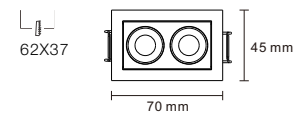

## Beam

Narrow 10°

Medium 20°

Wide 40°

**FUSION**  
Adjustable

5 LED / 10W / 900 lm

10 LED / 20W / 1800 lm

5 LED / 10W / 1000 lm