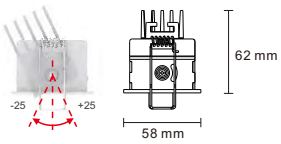

## Beam

Narrow 10°

Medium 20°

Wide 40°

**FUSION**  
Adjustable

5 LED / 10W / 900 lm

10 LED / 20W / 1800 lm

5 LED / 10W / 1000 lm