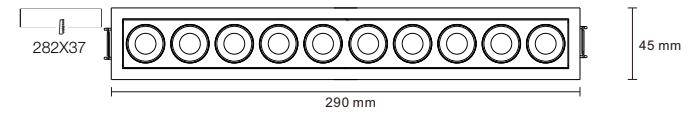

## Beam

Narrow 10°

Medium 20°

Wide 40°

**FUSION**  
Adjustable

5 LED / 10W / 900 lm

10 LED / 20W / 1800 lm

5 LED / 10W / 1000 lm