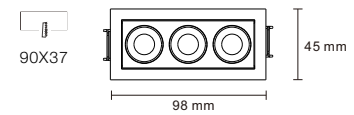

## Beam

Narrow 10°

Medium 20°

Wide 40°

**FUSION**  
Adjustable

5 LED / 10W / 900 lm

10 LED / 20W / 1800 lm

5 LED / 10W / 1000 lm