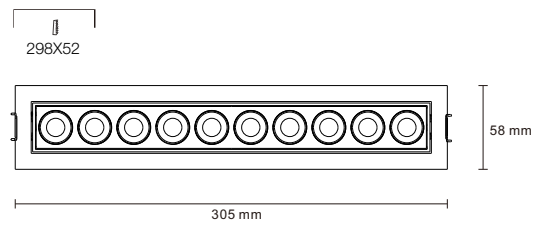

FUSION
Adjustable

Secondary Reflector

Beam

FUSION

More design possibilities