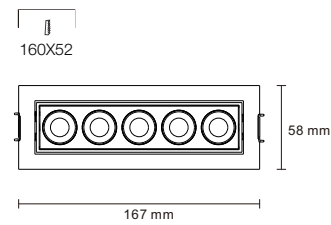

FUSION
Adjustable

Secondary Reflector

Beam

FUSION

More design possibilities