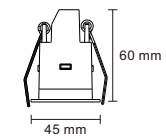

## Beam

Narrow 10°

Medium 20°

Wide 40°

**FUSION**  
Adjustable

5 LED / 10W / 900 lm

10 LED / 20W / 1800 lm

5 LED / 10W / 1000 lm