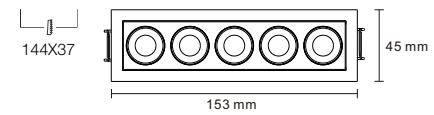

## Beam

Narrow 10°

Medium 20°

Wide 40°

**FUSION**  
Adjustable

5 LED / 10W / 900 lm

10 LED / 20W / 1800 lm

5 LED / 10W / 1000 lm