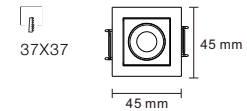

## Beam

Narrow 10°

Medium 20°

Wide 40°

**FUSION**  
Adjustable

5 LED / 10W / 900 lm

10 LED / 20W / 1800 lm

5 LED / 10W / 1000 lm