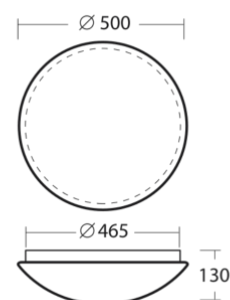

TITAN 3 - PC

Dimensions:	ø 500 mm
Color:	white
Type:	wall or ceiling mounted
Shade:	opal polycarbonate (PC)
Shade attach.:	two-step clamp holders
Fixture:	powder coated steel sheet
Equipment:	STANDARD, LED

Standard

Code	Type	IP	Source	Input [W]	Socket	T [h]	m [kg]	Warranty [month]
Classic								
56024	IN-32KN94/PC09	IP44		3x60	3xE27		2,0	24
44640	E-26KN94/PC09 32W	IP44		2x32	2xGX24q3		2,1	24
56025	E-27KN94/PC09	IP44		2x36	2xG10		2,1	24
Sensor								
46131	IN-32KN94/PC09 HF	IP44		3x40	3xE27		2,1	24
Emergency combined								
44642	NKC-232/16/PC09	IP44		2x32	2xGX24q3	1	2,5	24