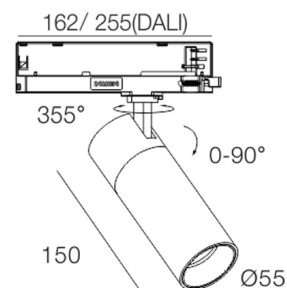

Technical drawing

RoHS

GLOBAL

The technical data represent rated values for an ambient temperature of 25°C. The data values for the luminous flux are initially subject to a tolerance of +/- 10%, those for the electrical connected load are initially subject to a tolerance of +/- 10%, and those for the colour temperature are initially subject to a tolerance of +/- 150 K. No liability is assumed for typographical or printing errors. The general terms and conditions of NEKO Lighting AG apply.