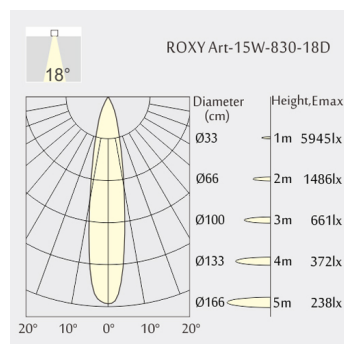

### Optics

- Beam angle: 18°
- UGR <19

### Dimensions

- Measurement: Ø55mm
- Height: 150mm
- Net Weight: 440g
- Gross Weight: 760g
- Pivot: 355°
- Rotation: max. 90°

### Light distribution