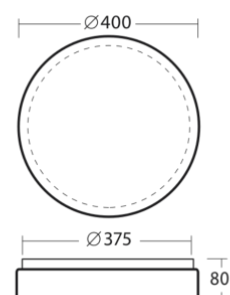

DELIA 2 - PC

Dimensions:	ø 400 mm
Color:	white
Type:	wall or ceiling mounted
Shade:	opal polycarbonate (PC)
Shade attach.:	two-step clamp holders
Fixture:	powder coated steel sheet
Equipment:	STANDARD, LED

LED

Code	Type	IP	CCT [K]	Input [W]	Lum. flux of LED [lm]	Lum. flux of luminaire [lm]	T [h]	m [kg]	Warranty [month]
Classic									
56300	LED-1L16C07KN83/PC23 3000	IP54	3000	28	3690	2580		1,8	60
53337	LED-1L16B07KN83/PC23 3000	IP54	3000	36	4850	3400		1,8	60
56800	LED-1L16C07KN83/PC23 4000	IP54	4000	28	3890	2720		1,8	60
53837	LED-1L16B07KN83/PC23 4000	IP54	4000	36	5070	3550		1,8	60
Sensor									
56301	LED-1L16C07KN83/PC23 HF 3000	IP54	3000	28	3690	2580		1,8	60
53343	LED-1L16B07KN83/PC23 HF 3000	IP54	3000	36	4850	3400		1,8	60
56801	LED-1L16C07KN83/PC23 HF 4000	IP54	4000	28	3890	2720		1,8	60
53843	LED-1L16B07KN83/PC23 HF 4000	IP54	4000	36	5070	3550		1,8	60
Dimmable									
56302	LED-1L16C07KN83/PC23 DALI 3000	IP54	3000	28	3690	2580		1,8	60
53341	LED-1L16B07KN83/PC23 DALI 3000	IP54	3000	36	4850	3400		1,8	60