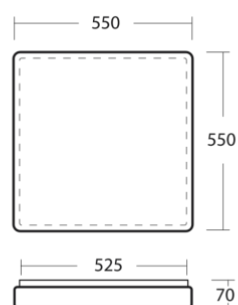

TILIA 3

Dimensions:	550x550 mm
Color:	white
Type:	wall or ceiling mounted
Shade:	opal polycarbonate (PC)
Shade attach.:	two-step clamp holders
Fixture:	powder coated steel sheet
Equipment:	STANDARD, LED

Standard

Code	Type	IP	Source	Input [W]	Socket	T [h]	m [kg]	Warranty [month]
Classic								
52121	IN-42NU4/PC34	IP44		4x30	4xE27		0,0	24
52122	E-46LNU4/PC34	IP44		4x24	4xG24q3		0,0	24

LED

Code	Type	IP	CCT [K]	Input [W]	Lum. flux of LED [lm]	Lum. flux of luminaire [lm]	T [h]	m [kg]	Warranty [month]
Classic									
56371	LED-4L36C03NU4/PC34 3000	IP44	3000	36	5150	3450		0,0	60
56373	LED-4L36C07NU4/PC34 3000	IP44	3000	75	9670	6480		0,0	60
56871	LED-4L36C03NU4/PC34 4000	IP44	4000	36	5430	3640		0,0	60
56873	LED-4L36C07NU4/PC34 4000	IP44	4000	75	10200	6830		0,0	60
Dimmable									
56372	LED-4L36C03NU4/PC34 DALI 3000	IP44	3000	36	5150	3450		0,0	60
56374	LED-4L36C07NU4/PC34 DALI 3000	IP44	3000	75	9670	6480		0,0	60
56872	LED-4L36C03NU4/PC34 DALI 4000	IP44	4000	36	5430	3640		0,0	60
56874	LED-4L36C07NU4/PC34 DALI 4000	IP44	4000	75	10200	6830		0,0	60