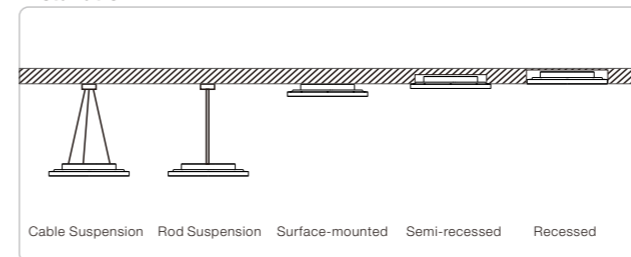

- **R**ound aluminum housing ensures the optimal cooling of the LEDs
- Available in standard version and decorative version
- Suitable for ceiling-mounted, wall-mounted, suspended and recessed installation
- 4 diameters for options (350 mm, 450 mm, 600 mm, 900 mm)
- Microprismatic cover for super eye comfort
- RGBW function for decorative up light

GAME

Higher Lumen Output

SUGAR

Super Flat Design

Microprismatic Cover  
UGR<19

**Installation**

**Uplight**

Microprismatic Cover  
UGR<19