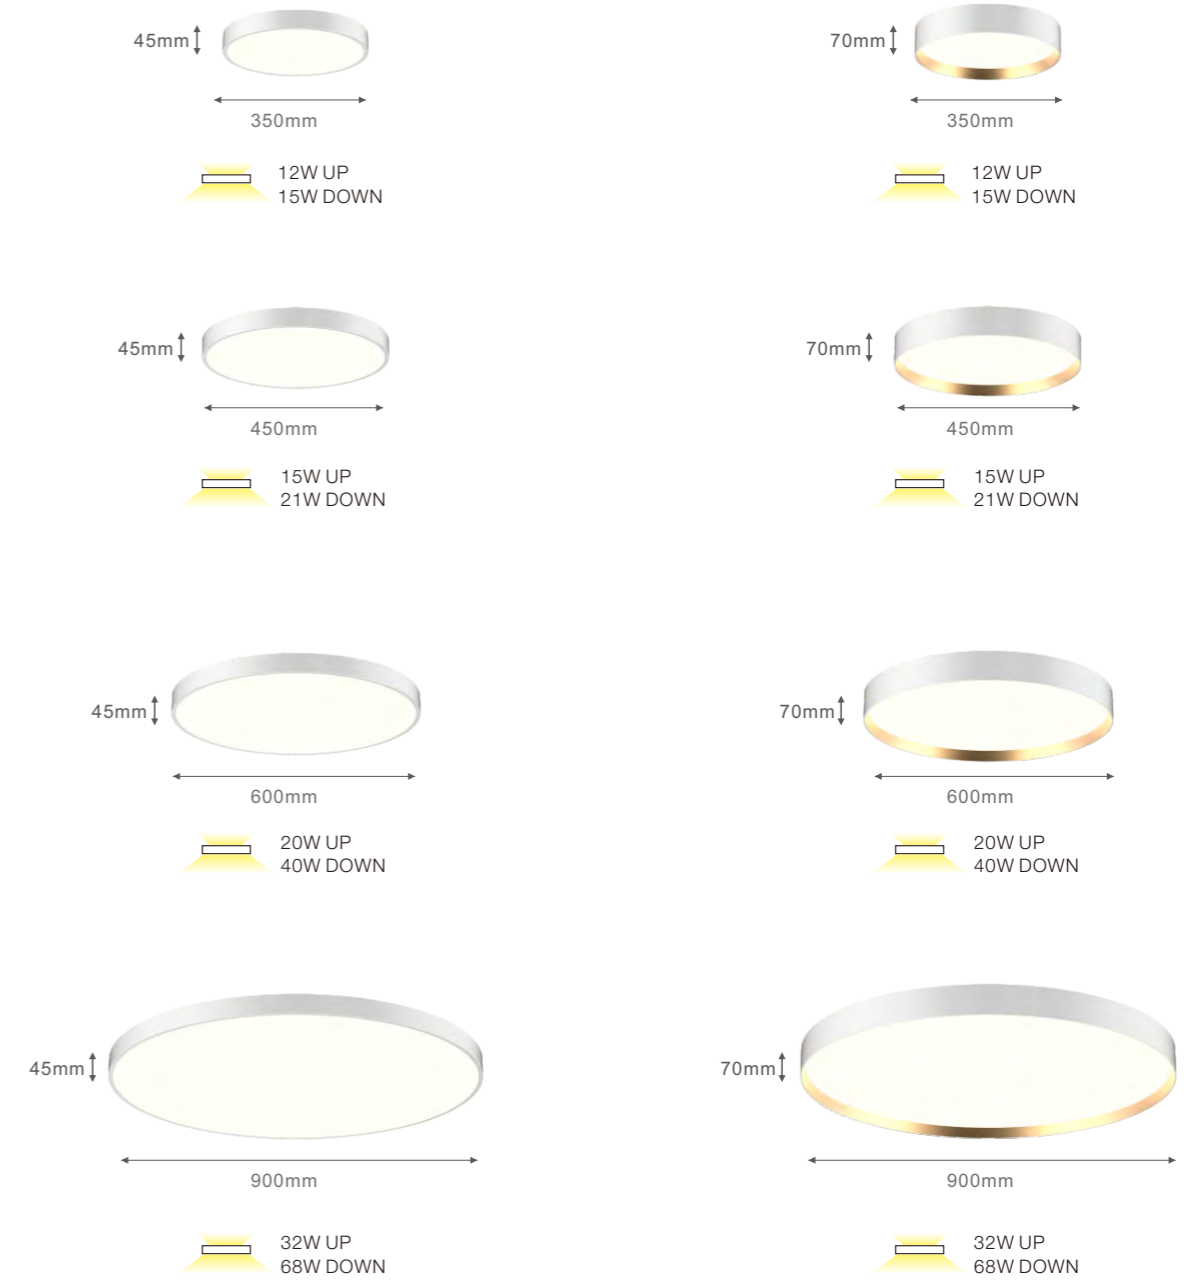

- **R**ound aluminum housing ensures the optimal cooling of the LEDs
- Available in standard version and decorative version
- Suitable for ceiling-mounted, wall-mounted, suspended and recessed installation
- 4 diameters for options (350 mm, 450 mm, 600 mm, 900 mm)
- Microprismatic cover for super eye comfort
- RGBW function for decorative up light

GAME

Higher Lumen Output

SUGAR

Super Flat Design

Microprismatic Cover  
UGR<19

**Installation**

**Uplight**

Microprismatic Cover  
UGR<19