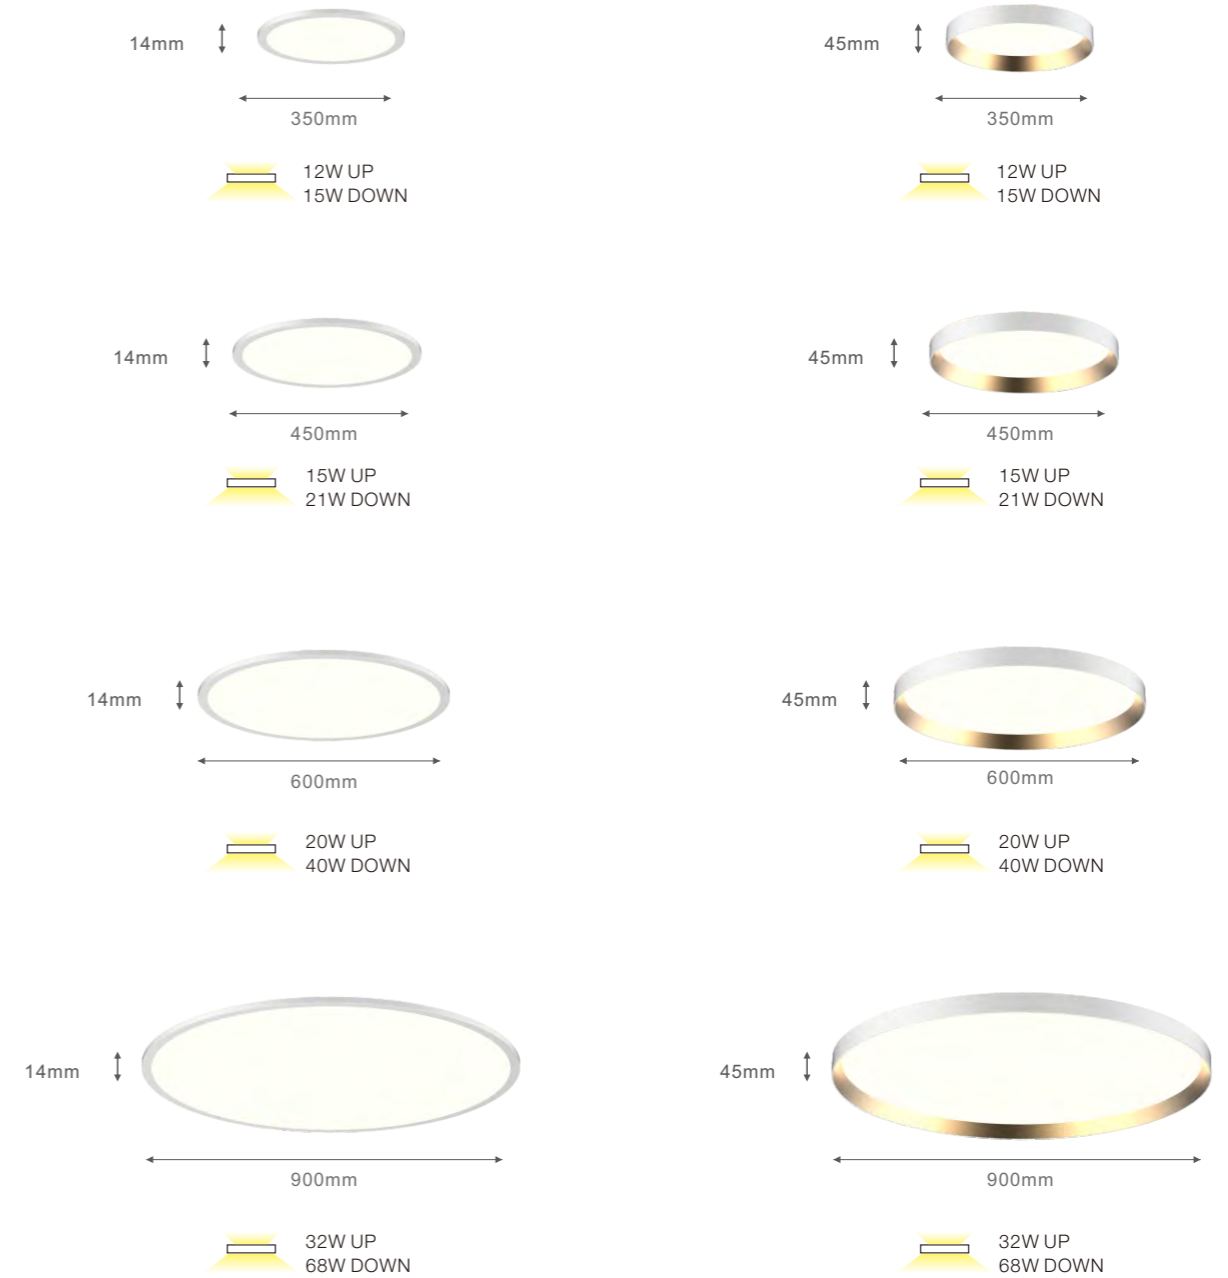

- **R**ound aluminum housing ensures the optimal cooling of the LEDs
- Available in standard version and decorative version
- Suitable for ceiling-mounted, wall-mounted, suspended and recessed installation
- 4 diameters for options (350 mm, 450 mm, 600 mm, 900 mm)
- Microprismatic cover for super eye comfort
- RGBW function for decorative up light

GAME

Higher Lumen Output

SUGAR

Super Flat Design

Microprismatic Cover  
UGR<19

**Installation**

**Uplight**

Microprismatic Cover  
UGR<19