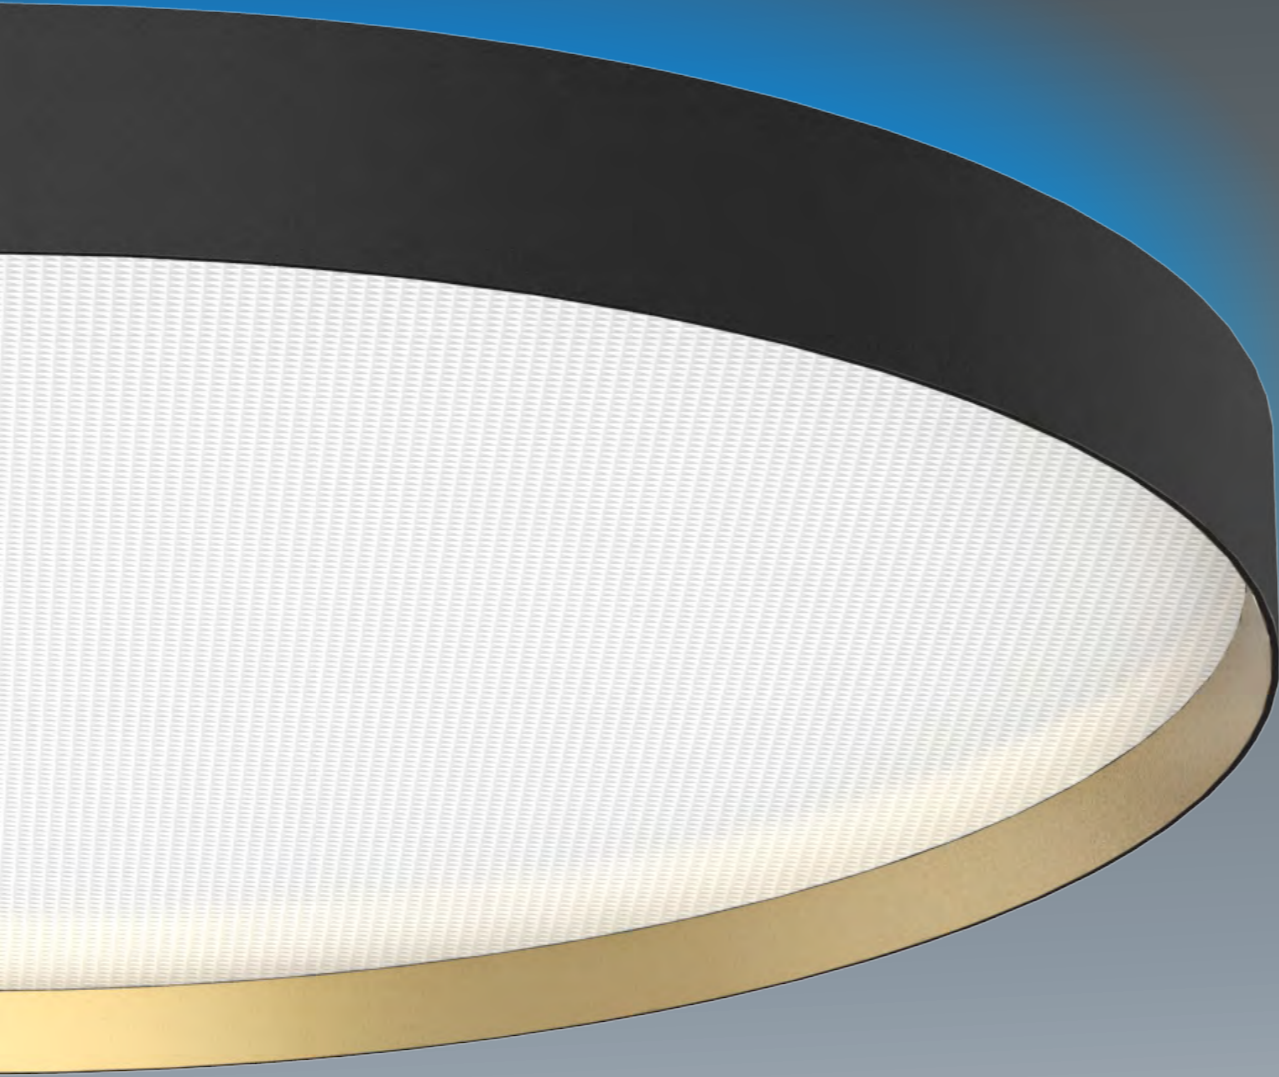

- **R**ound aluminum housing ensures the optimal cooling of the LEDs
- Available in standard version and decorative version
- Suitable for ceiling-mounted, wall-mounted, suspended and recessed installation
- 4 diameters for options (350 mm, 450 mm, 600 mm, 900 mm)
- Microprismatic cover for super eye comfort
- RGBW function for decorative up light

GAME

Higher Lumen Output

SUGAR

Super Flat Design

Microprismatic Cover  
UGR<19

**Installation**

**Uplight**

Microprismatic Cover  
UGR<19