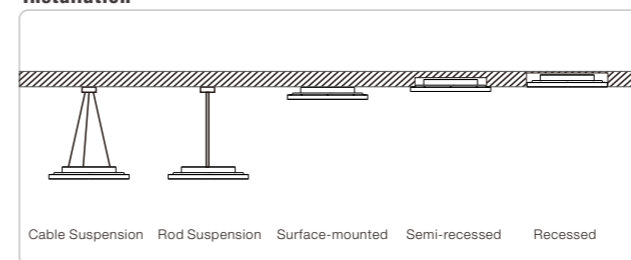

Installation