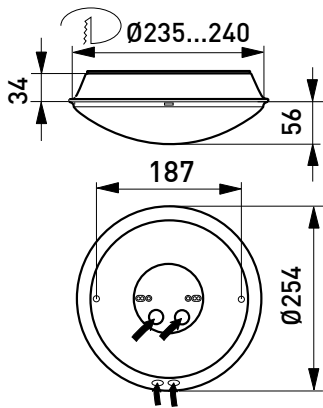

E number	Type	Product name	Base	Kg	Luminous flux	Additional information
AVR254 decorative frame, polycarbonate						
41 176 79	AVL57					white
AVR254 decorative frame powder coated aluminium						
41 175 90	AVL40					white
AVR254 anti-glare frame galvanized, powder coated steel						
41 175 94	AVL41					white
AVR254 cover frame polycarbonate						
41 175 99	AVL42					white

AVR254-luminaires