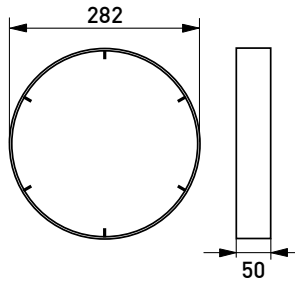

### Mounting

- To the ceiling and to the wall or partly recessed
- Recess mounting bracket AVL39 included in the packing
- Recess depth 34 mm, recess hole ø 240 mm, diffuser diameter ø 254 mm
- Snap-in terminal block 3x2,5 mm<sup>2</sup> with through wiring, PIR-/RADAR-models -o- 4x2,5 mm<sup>2</sup>
- Sensor luminaire models see more accurate information at WEB-site
- PIR-models:  
To the ceiling max. 4 meters height  
To the wall max. 1,7-2,7 meters height
- RADAR-models:  
To the ceiling max. 3,5 meters height  
To the wall 1,7- 2,7 meters height
- Suitable for stand-alone and master-slave installation  
Maximum load behind one master is 400VA, however max. 5 luminaires in the same control group  
Slave luminaires from the Ensto basic luminaire range

E number	Type	Product name	Base	Kg	Luminous flux	Additional information
<b>AVR254 decorative frame, polycarbonate</b>						
41 176 79	AVL57					white
<b>AVR254 decorative frame powder coated aluminium</b>						
41 175 90	AVL40					white
<b>AVR254 anti-glare frame galvanized, powder coated steel</b>						
41 175 94	AVL41					white
<b>AVR254 cover frame polycarbonate</b>						
41 175 99	AVL42					white

AVR254-luminaires

AVR254 PIR-sensor luminaires

-  AVR254 Ø235...240
-  AVR320 Ø296...306
-  AVR400 Ø380...390

Installation picture

AVL57 decorative frame

AVL40 decoration frame

AVL41 anti-glare frame

AVL42 cover frame