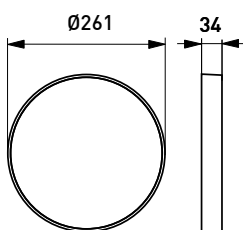

### Mounting

- To the ceiling and to the wall or partly recessed
- Recess mounting bracket AVL39 included in the packing
- Recess depth 34 mm, recess hole ø 240 mm, diffuser diameter ø 254 mm
- Snap-in terminal block 3x2,5 mm<sup>2</sup> with through wiring, PIR-/RADAR-models -o- 4x2,5 mm<sup>2</sup>
- Sensor luminaire models see more accurate information at WEB-site
- PIR-models:  
To the ceiling max. 4 meters height  
To the wall max. 1,7-2,7 meters height
- RADAR-models:  
To the ceiling max. 3,5 meters height  
To the wall 1,7- 2,7 meters height
- Suitable for stand-alone and master-slave installation  
Maximum load behind one master is 400VA, however max. 5 luminaires in the same control group  
Slave luminaires from the Ensto basic luminaire range

E number	Type	Product name	Base	Kg	Luminous flux	Additional information
<b>AVR254 decorative frame, polycarbonate</b>						
41 176 79	AVL57					white
<b>AVR254 decorative frame powder coated aluminium</b>						
41 175 90	AVL40					white
<b>AVR254 anti-glare frame galvanized, powder coated steel</b>						
41 175 94	AVL41					white
<b>AVR254 cover frame polycarbonate</b>						
41 175 99	AVL42					white

AVR254-luminaires

AVR254 PIR-sensor luminaires

-  AVR254 Ø235...240
-  AVR320 Ø296...306
-  AVR400 Ø380...390

Installation picture

AVL57 decorative frame

AVL40 decoration frame

AVL41 anti-glare frame

AVL42 cover frame