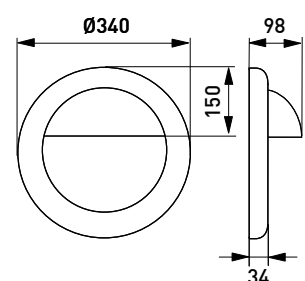

### Mounting

- To the ceiling and to the wall or partly recessed
- Recess mounting bracket AVL39 included in the packing
- Recess depth 34 mm, recess hole ø 240 mm, diffuser diameter ø 254 mm
- Snap-in terminal block 3x2,5 mm<sup>2</sup> with through wiring, PIR-/RADAR-models -o- 4x2,5 mm<sup>2</sup>
- Sensor luminaire models see more accurate information at WEB-site
- PIR-models:  
To the ceiling max. 4 meters height  
To the wall max. 1,7-2,7 meters height
- RADAR-models:  
To the ceiling max. 3,5 meters height  
To the wall 1,7- 2,7 meters height
- Suitable for stand-alone and master-slave installation  
Maximum load behind one master is 400VA, however max. 5 luminaires in the same control group  
Slave luminaires from the Ensto basic luminaire range

AVR254-luminaires

AVR254 PIR-sensor luminaires

-  AVR254 Ø235...240
-  AVR320 Ø296...306
-  AVR400 Ø380...390

Installation picture

AVL57 decorative frame

AVL40 decoration frame

AVL41 anti-glare frame

AVL42 cover frame