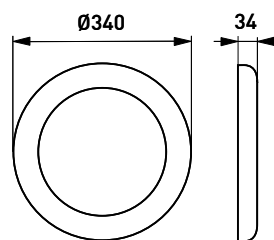

### Mounting

- To the ceiling and to the wall or partly recessed
- Recess mounting bracket AVL39 included in the packing
- Recess depth 34 mm, recess hole ø 240 mm, diffuser diameter ø 254 mm
- Snap-in terminal block 3x2,5 mm<sup>2</sup> with through wiring, PIR-/RADAR-models -o- 4x2,5 mm<sup>2</sup>
- Sensor luminaire models see more accurate information at WEB-site
- PIR-models:  
To the ceiling max. 4 meters height  
To the wall max. 1,7-2,7 meters height
- RADAR-models:  
To the ceiling max. 3,5 meters height  
To the wall 1,7- 2,7 meters height
- Suitable for stand-alone and master-slave installation  
Maximum load behind one master is 400VA, however max. 5 luminaires in the same control group  
Slave luminaires from the Ensto basic luminaire range

E number	Type	Product name	Base	Kg	Luminous flux	Additional information
<b>AVR254 decorative frame, polycarbonate</b>						
41 176 79	AVL57					white
<b>AVR254 decorative frame powder coated aluminium</b>						
41 175 90	AVL40					white
<b>AVR254 anti-glare frame galvanized, powder coated steel</b>						
41 175 94	AVL41					white
<b>AVR254 cover frame polycarbonate</b>						
41 175 99	AVL42					white

AVR254-luminaires

AVR254 PIR-sensor luminaires

-  AVR254 Ø235...240
-  AVR320 Ø296...306
-  AVR400 Ø380...390

Installation picture

AVL57 decorative frame

AVL40 decoration frame

AVL41 anti-glare frame

AVL42 cover frame