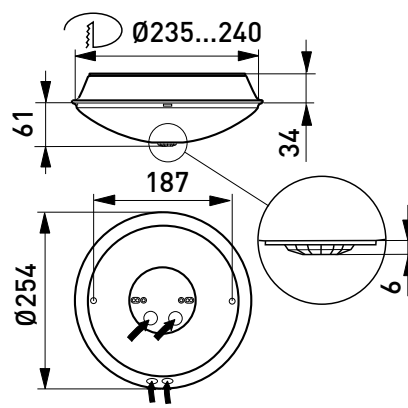

AVR254 PIR-sensor luminaires