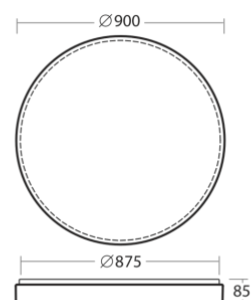

# DELIA 5

<b>Dimensions:</b>	ø 900 mm
<b>Color:</b>	white
<b>Type:</b>	wall or ceiling mounted
<b>Shade:</b>	opal polymethylmetacrylate (PMMA)
<b>Shade attach.:</b>	two-step clamp holders
<b>Fixture:</b>	powder coated steel sheet
<b>Equipment:</b>	STANDARD, LED

## Standard

Code	Type	IP	Source	Input [W]	Socket	T [h]	m [kg]	Warranty [month]
<b>Classic</b>								
53515	IN-62KN11/PM26	IP44		6x30	6xE27		9,0	24
53516	E-66KN11/PM26	IP44		6x24	G5		9,5	24
53517	E-67KN11/PM26	IP44		6x36	6x2G10		9,5	24