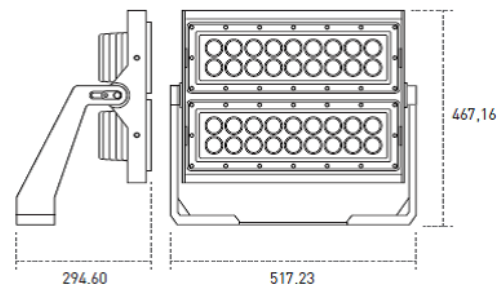

Driver et luminaire LED 370w.

Luminaire standard 5000°k.

COLORES / COLOURS

58 Gris / Grey

DIMENSIONES / MEASURES

Peso / Weight: 20,2 Kg.
Ancho / Width: 294,60 mm.
Largo / Length: 517,23 mm.
Alto / Height: 467,16 mm.