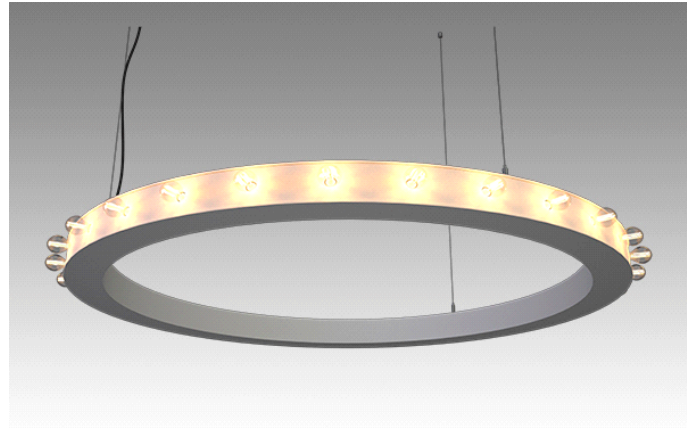

DESCRIPTION

Lighting fixture with direct / indirect luminous flux distribution, aluminum housing and ral 9003 matt white finish.

FEATURES

-  Pendant
-  E14/LED
-  Lamp Included
- IP20** General
-  960°C Glow-wire Resistance
-  2014/30/EU, 2014/35/EU
-  331.3 dm³

DIMENSIONS

COMPONENTS

35.06.40.001634

S1 - Suspension 3 point
(1m) White

35.06.40.001635

S2 - Suspension 3
point (1m) + ceiling cup
White

35.06.40.001636

S3 - Suspension 1 point
(1m) + ceiling cup White