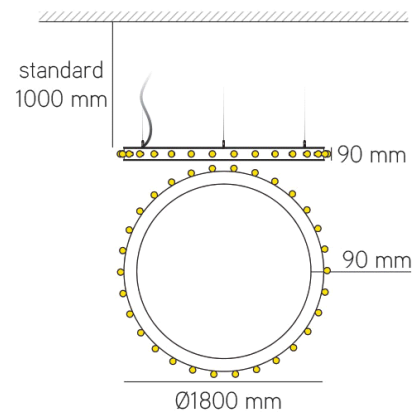

DESCRIPTION

Lighting fixture with direct / indirect luminous flux distribution, aluminum housing and ral 9003 matt white finish.

FEATURES

-  Pendant
-  E14/LED
-  Lamp Included
- IP20** General
-  960°C Glow-wire Resistance
-  2014/30/EU, 2014/35/EU
-  331.3 dm³

DIMENSIONS

COMPONENTS

35.06.40.001634

S1 - Suspension 3 point
(1m) White

35.06.40.001635

S2 - Suspension 3
point (1m) + ceiling cup
White

35.06.40.001636

S3 - Suspension 1 point
(1m) + ceiling cup White