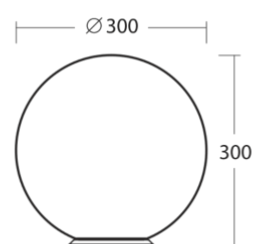

BIANCA 3

Dimensions:	ø 300 mm
Color:	white
Type:	table lamp
Shade:	handmade three-layer glass TRIPLEX OPAL (matt finish)
Shade attach.:	bayonet
Fixture:	polycarbonate molding
Equipment:	STANDARD

Standard

Code	Type	IP	Source	Input [W]	Socket	T [h]	m [kg]	Warranty [month]
Classic								
58005	IN-12BD1/SL/194 B	IP40		60	E27		2,1	24