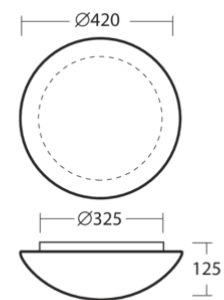

AURA 4

| | |
|-----------------------|---|
| Dimensions: | ø 420 mm |
| Color: | white |
| Type: | wall or ceiling mounted |
| Shade: | handmade three-layer glass TRIPLEX OPAL (matt finish) |
| Shade attach.: | two-step clamp holders |
| Fixture: | powder coated steel sheet (IP43) |
| Equipment: | STANDARD, LED |

LED

| Code | Type | IP | CCT [K] | Input [W] | Lum. flux of LED [lm] | Lum. flux of luminaire [lm] | T [h] | m [kg] | Warranty [month] |
|----------------|----------------------------|------|---------|-----------|-----------------------|-----------------------------|-------|--------|------------------|
| Classic | | | | | | | | | |
| 59021 | LED-1L15C07K75/072 3000 | IP43 | 3000 | 21 | 2770 | 2050 | | 2,8 | 60 |
| 59025 | LED-1L15B07K75/072 3000 | IP43 | 3000 | 29 | 3880 | 2870 | | 2,8 | 60 |
| 59521 | LED-1L15C07K75/072 4000 | IP43 | 4000 | 21 | 2920 | 2160 | | 2,8 | 60 |
| 59525 | LED-1L15B07K75/072 4000 | IP43 | 4000 | 29 | 4050 | 3000 | | 2,8 | 60 |
| Sensor | | | | | | | | | |
| 59022 | LED-1L15C07K75/072 HF 3000 | IP43 | 3000 | 21 | 2770 | 2050 | | 2,8 | 60 |
| 59026 | LED-1L15B07K75/072 HF 3000 | IP43 | 3000 | 29 | 3880 | 2870 | | 2,8 | 60 |
| 59522 | LED-1L15C07K75/072 HF 4000 | IP43 | 4000 | 21 | 2920 | 2160 | | 2,8 | 60 |