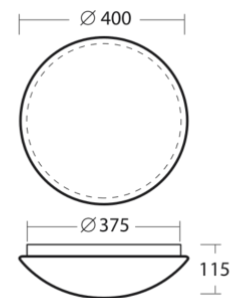

TITAN 2 - PMMA

Dimensions:	ø 400 mm
Color:	white
Type:	wall or ceiling mounted
Shade:	opal polymethylmetacrylate (PMMA)
Shade attach.:	two-step clamp holders
Fixture:	powder coated steel sheet
Equipment:	STANDARD, LED