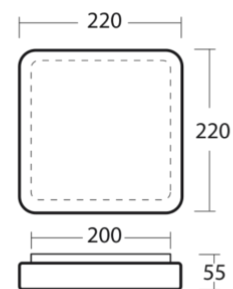

# TILIA 1A

<b>Dimensions:</b>	220x220 mm
<b>Color:</b>	white
<b>Type:</b>	wall or ceiling mounted
<b>Shade:</b>	opal polycarbonate (PC)
<b>Shade attach.:</b>	two-step clamp holders
<b>Fixture:</b>	powder coated steel sheet
<b>Equipment:</b>	STANDARD, LED