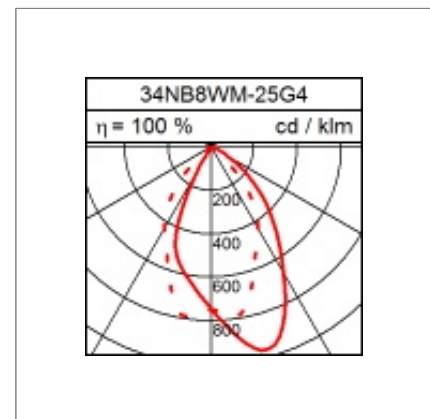

Technical Data

Ceiling mounted LED luminaire PIXEL

19.7W LED, 1668 Lumen, 4000 Kelvin. IP30. Satinated acrylic glass. Smoothed aluminium. Asymmetric light distribution. Aluminium casted housing for ceiling montage. With electronic ballast.

Product data

Item number	34NB8WM-25G4
Dimensions	
Lamp	LED
Equipment	25.7W
System output	19.7W
Ballast	
Assemblypoints Distance	
Weight	
Safety signs	IP30   CE

Light data

Optical Light Output Ratio	100 %
Light direct/non direct Ratio	100 % / 0 %
Absolute luminous flux	1668 lm
Lightoutput (lm/W)	84.67