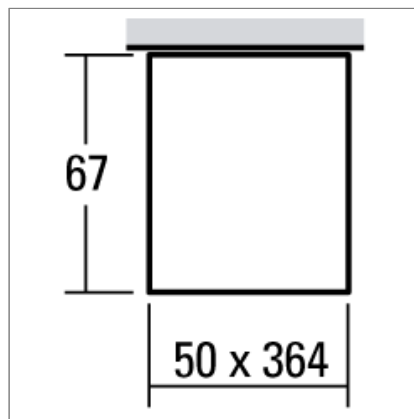

Technical Data

Ceiling mounted LED luminaire PIXEL

19.7W LED, 1668 Lumen, 4000 Kelvin. IP30. Satinated acrylic glass. Smoothed aluminium. Asymmetric light distribution. Aluminium casted housing for ceiling montage. With electronic ballast.

Product data

Item number	34NB8WM-25G4
Dimensions	
Lamp	LED
Equipment	25.7W
System output	19.7W
Ballast	
Assemblypoints Distance	
Weight	
Safety signs	IP30   CE

Light data

Optical Light Output Ratio	100 %
Light direct/non direct Ratio	100 % / 0 %
Absolute luminous flux	1668 lm
Lightoutput (lm/W)	84.67