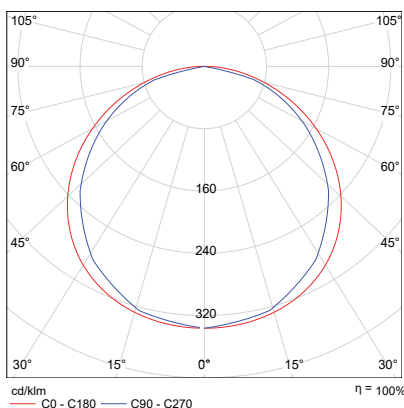

Fittings each circuit - 16A	B	C
20W	25 pcs	41 pcs
20W DALI	80 pcs	132 pcs
30W	25 pcs	41 pcs
30W DALI	55 pcs	91 pcs

Colour index Ra	>80
Colour tolerance MacAdam	<3
Life time - L80B10	100.000 h

Ledge Recessed opal 600x600