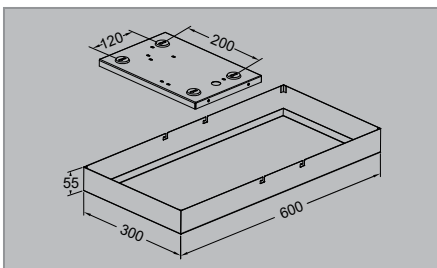

Ledge® Recessed - Opal

DEFA no.	Type	Module	Optics	Light source		lm fitting	lm/W	Control
124342	Ledge recessed	600x600	Opal	18W	3000K	2415	134	
124341	Ledge recessed	600x600	Opal	18W	3000K	2415	134	DALI
124092	Ledge recessed	600x600	Opal	30W	3000K	3938	131	
124091	Ledge recessed	600x600	Opal	30W	3000K	3938	131	DALI
124086	Ledge recessed	600x300	Opal	20W	3000K	2415	121	
124085	Ledge recessed	600x300	Opal	20W	3000K	2415	121	DALI
124083	Ledge recessed	1200x300	Opal	30W	3000K	3780	126	
124082	Ledge recessed	1200x300	Opal	30W	3000K	3780	126	DALI
124344	Ledge recessed	600x600	Opal	18W	4000K	2520	140	
124343	Ledge recessed	600x600	Opal	18W	4000K	2520	140	DALI
124095	Ledge recessed	600x600	Opal	30W	4000K	4043	135	
124094	Ledge recessed	600x600	Opal	30W	4000K	4043	135	DALI
124089	Ledge recessed	600x300	Opal	20W	4000K	2520	126	
124088	Ledge recessed	600x300	Opal	20W	4000K	2520	126	DALI
124084	Ledge recessed	1200x300	Opal	30W	4000K	3885	130	
124394	Ledge recessed	1200x300	Opal	30W	4000K	3885	130	DALI
Accessories:								
121272	Frame w. hatch	600x600	White	Surface mounting				
118650	Frame	600x300	White	Surface mounting				
118023	Frame	1200x300	White	Surface mounting				
118254	Decor plate	600x600	White	Circular light opening Ø500				
120701	IP44 protection sheet	600x600	Clear	3mm acrylic (Pmma)				
125540	IP44 protection sheet	600x300	Clear	3mm acrylic (PMMA)				
118886	Monting kit			Wire suspension				

Frame 600x300 - surface mounting