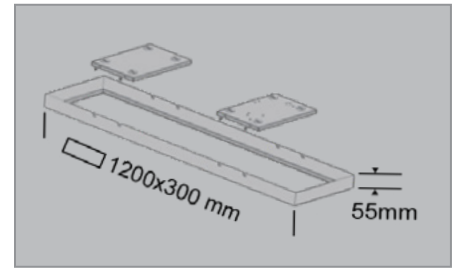

Application areas

School, office, meeting facilities, corridors, shops etc...

Mounting

To be placed directly into the T-profile system or recessed in a surface mounted frame.

Others

Ledge Recessed is even prepared for touch-dim & corridor function. When using the IP44 protection plate all 600x600 versions are IP44 rated.

Ledge® Recessed - Opal

DEFA no.	Type	Module	Optics	Light source		lm fitting	lm/W	Control
124342	Ledge recessed	600x600	Opal	18W	3000K	2415	134	
124341	Ledge recessed	600x600	Opal	18W	3000K	2415	134	DALI
124092	Ledge recessed	600x600	Opal	30W	3000K	3938	131	
124091	Ledge recessed	600x600	Opal	30W	3000K	3938	131	DALI
124086	Ledge recessed	600x300	Opal	20W	3000K	2415	121	
124085	Ledge recessed	600x300	Opal	20W	3000K	2415	121	DALI
124083	Ledge recessed	1200x300	Opal	30W	3000K	3780	126	
124082	Ledge recessed	1200x300	Opal	30W	3000K	3780	126	DALI
124344	Ledge recessed	600x600	Opal	18W	4000K	2520	140	
124343	Ledge recessed	600x600	Opal	18W	4000K	2520	140	DALI
124095	Ledge recessed	600x600	Opal	30W	4000K	4043	135	
124094	Ledge recessed	600x600	Opal	30W	4000K	4043	135	DALI
124089	Ledge recessed	600x300	Opal	20W	4000K	2520	126	
124088	Ledge recessed	600x300	Opal	20W	4000K	2520	126	DALI
124084	Ledge recessed	1200x300	Opal	30W	4000K	3885	130	
124394	Ledge recessed	1200x300	Opal	30W	4000K	3885	130	DALI
Accessories:								
121272	Frame w. hatch	600x600	White	Surface mounting				
118650	Frame	600x300	White	Surface mounting				
118023	Frame	1200x300	White	Surface mounting				
118254	Decor plate	600x600	White	Circular light opening Ø500				
120701	IP44 protection sheet	600x600	Clear	3mm acrylic (Pmma)				
125540	IP44 protection sheet	600x300	Clear	3mm acrylic (PMMA)				
118886	Monting kit			Wire suspension				

Frame 600x300 - surface mounting

Frame 600x600 w. hatch - surface mounting

Frame 1200x300 - surface mounting

Decor plate for 600x600 modul - light opening Ø500mm

Ledge Recessed - surface mounted in 600x600 frame