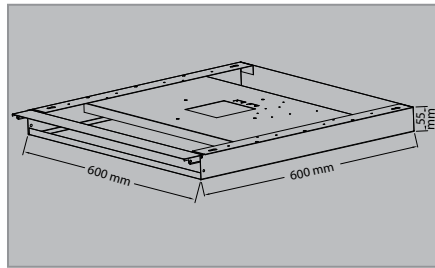

Frame 600x600 w. hatch - surface mounting