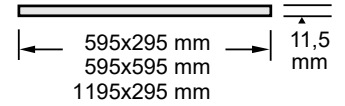

Ledge® Recessed - Opal

New generation

Ledge Recessed Opal – Interior fitting with very low building height
Now 30% more efficient

Description

Interior fitting to be recessed in T-profile ceiling. Frame in aluminium powder painted in white RAL 9010. Opal acrylic diffuser. Ledge is delivered "plug&play", complete with 1.5m 2-pol cable and plug from driver. DALI version supplied with 1.5m 4pol cable from driver, DALI entries with DA, DA marking. The driver and the LED panel are connected with 1m cable.

Fittings each circuit - 16A	B	C
20W	25 pcs	41 pcs
20W DALI	80 pcs	132 pcs
30W	25 pcs	41 pcs
30W DALI	55 pcs	91 pcs

Colour index Ra	>80
Colour tolerance MacAdam	<3
Life time - L80B10	100.000 h

Ledge Recessed opal 600x600