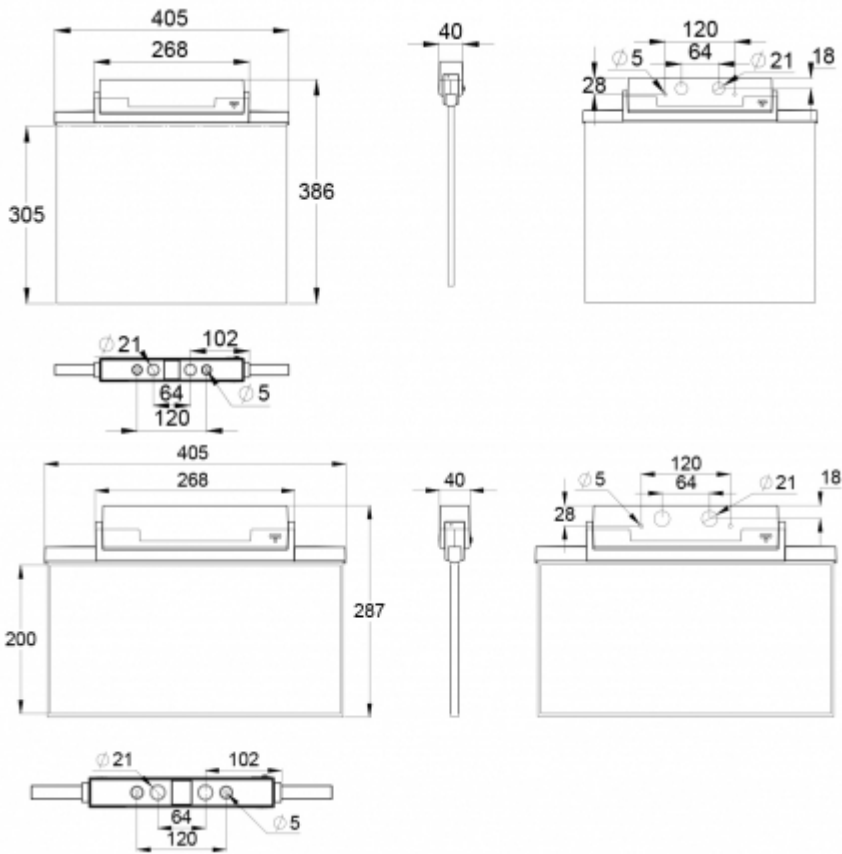

We reserve the rights to make modifications without notice.
Copyright © 2022 Teknoware. All rights reserved.
Date: December 14, 2022 | Source:
www.teknoware.com/en/emergency-lighting/esc-81-led-emergency-exit-light-tws8192wm

Teknoware Oy | P.O. Box 19, 15101 Lahti | Ilmarisentie 8, 15200 Lahti Finland
Tel +358 3 883 020 | VAT-number FI01494751 | teknoware.com | emexit@teknoware.com