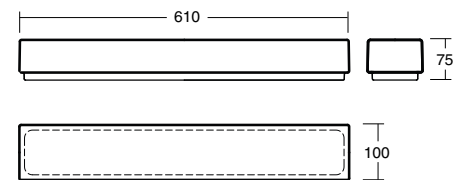

The light fittings consist of the metal fixture, the glass shade and the decorative metal ring

Decorative ring - is freely placed under the shade

decorative ring

X4	white paint
X14	stainless steel polished
X15	stainless steel ground

SYLVIA 1

610x100 mm

spare shade

code	type	a × b [mm]
20074	129	610x100

LED IP44

code	code	type	[lm]	[lm]	input	T
	3000K	4000K	3000K	4000K	[W]	[h]
51420	51920	LED-2L25U12/129.000	2590	2700	21	

620x110 mm

LED IP44

610x100mm

spare shade

code	type	a x b [mm]
20075	130	610x100

LED IP44 

code/X4	code/X14	code/X15	type	[lm]	input	T
					[W]	[h]
3000 K						
51425	51426	51427	LED-2L25U12/130/X.. 3000	2590	21	
4000 K						
51925	51926	51927	LED-2L25U12/130/X.. 4000	2700	21	

620x110mm