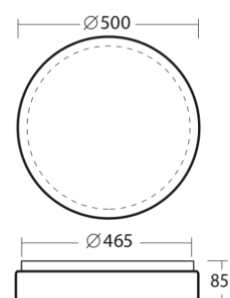

DELIA 3 - PMMA

Dimensions:	ø 500 mm
Color:	white
Type:	wall or ceiling mounted
Shade:	opal polymethylmetacrylate (PMMA)
Shade attach.:	two-step clamp holders
Fixture:	powder coated steel sheet
Equipment:	STANDARD, LED

Standard

Code	Type	IP	Source	Input [W]	Socket	T [h]	m [kg]	Warranty [month]
Classic								
56143	IN-32KN94/PM24	IP44		3x30	3xE27		2,5	24
56144	E-26KN94/PM24 32W	IP44		2x32	2xGX24q3		2,9	24
56145	E-27KN94/PM24	IP44		2x36	2xG10		2,9	24
Sensor								
56149	IN-32KN94/PM24 HF	IP44		3x30	3xE27		3,0	24
Emergency combined								
56154	NKC-232/16/PM24	IP44		2x32	2xGX24q3	1	3,2	24