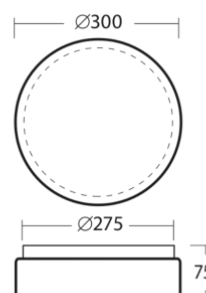

DELIA 1 - PC

Dimensions:	ø 300 mm
Color:	white
Type:	wall or ceiling mounted
Shade:	opal polycarbonate (PC)
Shade attach.:	two-step clamp holders
Fixture:	powder coated steel sheet
Equipment:	STANDARD, LED