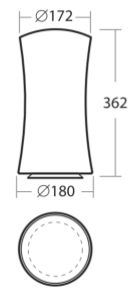

SPICA

Dimensions: 180x360 mm
Color: white
Type: table lamp
Shade: handmade three-layer glass TRIPLEX OPAL (matt finish)
Shade attach.: bayonet
Fixture: polycarbonate molding
Equipment: STANDARD

Standard

Code	Type	IP	Source	Input [W]	Socket	T [h]	m [kg]	Warranty [month]
Classic								
50545	IN-12BD1/SL/101 B	IP40		40	E27		1,7	24