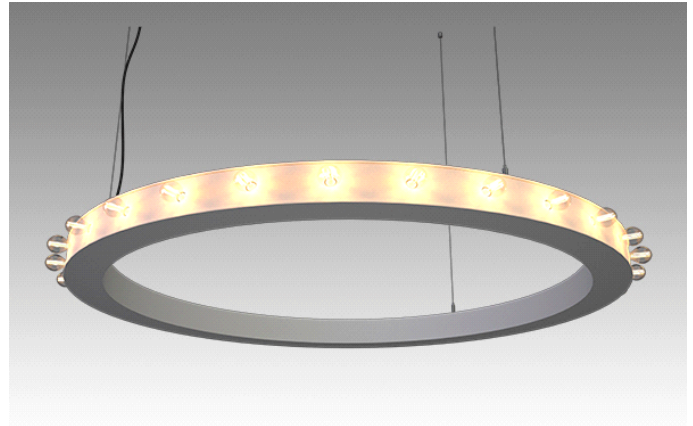

DESCRIPTION

Lighting fixture with direct / indirect luminous flux distribution, aluminum housing and ral 9003 matt white finish.

FEATURES

-  Pendant
-  E14/LED
-  Lamp Included
- IP20** General
-  960°C Glow-wire Resistance
-  2014/30/EU, 2014/35/EU
-  202.6 dm³

DIMENSIONS

COMPONENTS

35.06.40.001634

S1 - Suspension 3 point
(1m) White

35.06.40.001635

S2 - Suspension 3
point (1m) + ceiling cup
White

35.06.40.001636

S3 - Suspension 1 point
(1m) + ceiling cup White