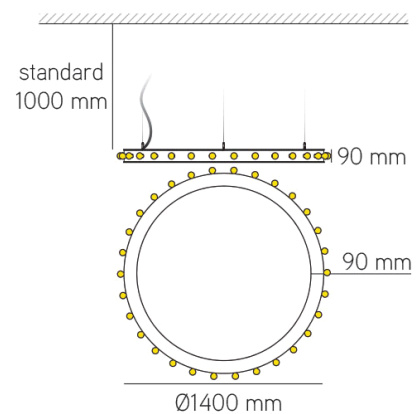

DESCRIPTION

Lighting fixture with direct / indirect luminous flux distribution, aluminum housing and ral 9003 matt white finish.

FEATURES

-  Pendant
-  E14/LED
-  Lamp Included
- IP20** General
-  960°C Glow-wire Resistance
-  2014/30/EU, 2014/35/EU
-  202.6 dm³

DIMENSIONS

COMPONENTS

35.06.40.001634

S1 - Suspension 3 point
(1m) White

35.06.40.001635

S2 - Suspension 3
point (1m) + ceiling cup
White

35.06.40.001636

S3 - Suspension 1 point
(1m) + ceiling cup White