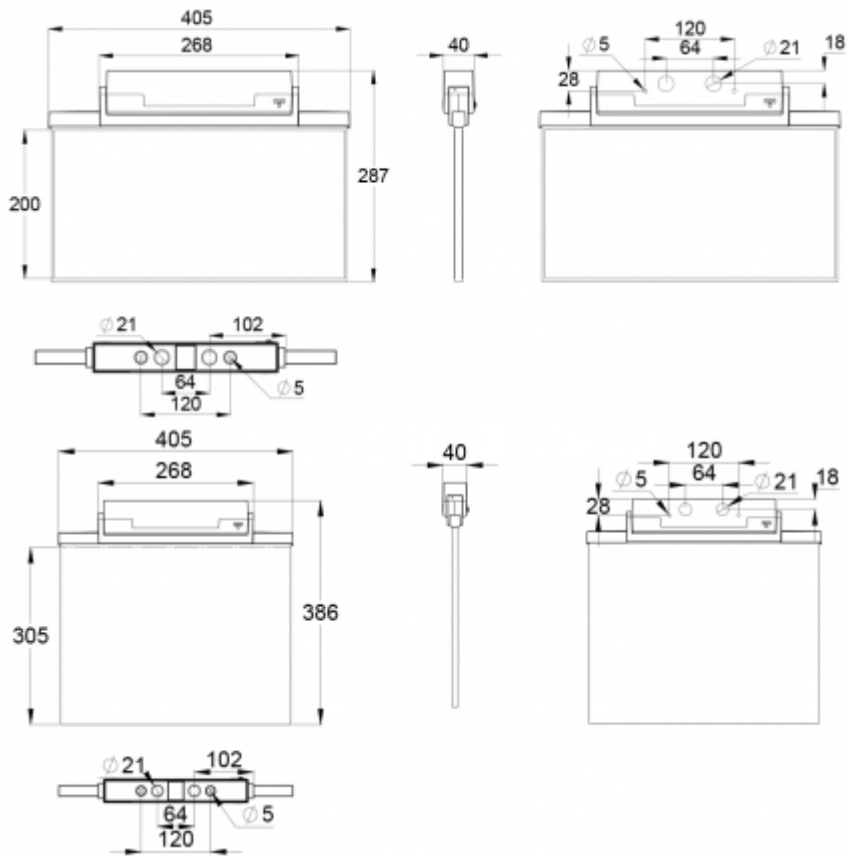

We reserve the rights to make modifications without notice.
Copyright © 2022 Teknoware. All rights reserved.
Date: December 14, 2022 | Source:
www.teknoware.com/en/emergency-lighting/esc-81-led-emergency-exit-light-twt8153wm

Teknoware Oy | P.O. Box 19, 15101 Lahti | Ilmarisentie 8, 15200 Lahti Finland
Tel +358 3 883 020 | VAT-number FI01494751 | teknoware.com | emexit@teknoware.com