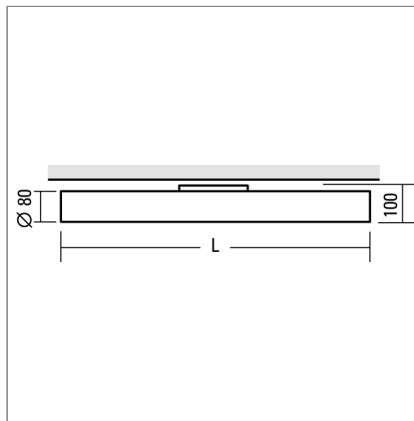

### Ceiling mounted luminaire LEAN

51.5W LED, 4869 Lumen, 3000 Kelvin. IP50. L=1770mm. Cover tube made of diffuse satinated acrylic glass. Ceiling console and end caps coloured in nickel silver naced. Light output low. With electronic ballast. CRI >90.

### Product data

Item number	180NG5-47H3
Dimensions	L=1770 / H=100 / Ø=80
Lamp	LED
Equipment	46.3W
System output	51.5W
Ballast	
Assemblypoints Distance	
Weight	
Symbols	IP50   

### Light data

Optical Light Output Ratio	82.0 %
Light direct/non direct Ratio	
Absolute luminous flux (Basis: Light source 840)	4869 lm
Luminaire light output (lm/W)	95