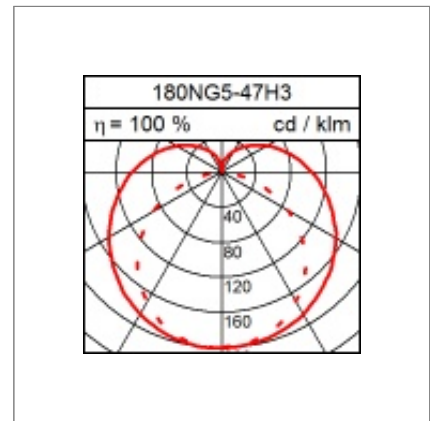

## Technical Data

### Ceiling mounted luminaire LEAN

51.5W LED, 4869 Lumen, 3000 Kelvin. IP50. L=1770mm. Cover tube made of diffuse satinated acrylic glass. Ceiling console and end caps coloured in nickel silver naced. Light output low. With electronic ballast. CRI >90.

### Product data

Item number	180NG5-47H3
Dimensions	L=1770 / H=100 / Ø=80
Lamp	LED
Equipment	46.3W
System output	51.5W
Ballast	
Assemblypoints Distance	
Weight	
Symbols	IP50   

### Light data

Optical Light Output Ratio	82.0 %
Light direct/non direct Ratio	
Absolute luminous flux (Basis: Light source 840)	4869 lm
Luminaire light output (lm/W)	95