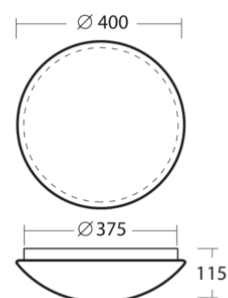

TITAN 2 - PC

Dimensions:	ø 400 mm
Color:	white
Type:	wall or ceiling mounted
Shade:	opal polycarbonate (PC)
Shade attach.:	two-step clamp holders
Fixture:	powder coated steel sheet
Equipment:	STANDARD, LED

Standard

Code	Type	IP	Source	Input [W]	Socket	T [h]	m [kg]	Warranty [month]
Classic								
56012	IN-22KN83/PC08	IP44		2x60	2xE27		1,4	24
56013	E-26KN83/PC08	IP44		2x26	2xG24q3		1,5	24
Sensor								
46129	IN-22KN83/PC08 HF	IP44		2x40	2xE27		0,8	24
Emergency combined								
46213	NKC-226/13/PC08	IP44		2x26	2xG24q3	1	1,9	24

LED

Code	Type	IP	CCT [K]	Input [W]	Lum. flux of LED [lm]	Lum. flux of luminaire [lm]	T [h]	m [kg]	Warranty [month]
Classic									
56216	LED-1L16C07KN83/PC08 3000	IP54	3000	28	3690	2440		1,6	60
53256	LED-1L16B07KN83/PC08 3000	IP54	3000	36	4850	3200		1,8	60
56716	LED-1L16C07KN83/PC08 4000	IP54	4000	28	3890	2570		1,6	60
53756	LED-1L16B07KN83/PC08 4000	IP54	4000	36	5070	3350		1,8	60
Sensor									
56217	LED-1L16C07KN83/PC08 HF 3000	IP54	3000	28	3690	2440		1,6	60
53262	LED-1L16B07KN83/PC08 HF 3000	IP54	3000	36	4850	3200		1,8	60
56717	LED-1L16C07KN83/PC08 HF 4000	IP54	4000	28	3890	2570		1,6	60
53762	LED-1L16B07KN83/PC08 HF 4000	IP54	4000	36	5070	3350		1,8	60
Dimmable									
56218	LED-1L16C07KN83/PC08 DALI 3000	IP54	3000	28	3690	2440		1,6	60
53260	LED-1L16B07KN83/PC08 DALI 3000	IP54	3000	36	4850	3200		1,8	60