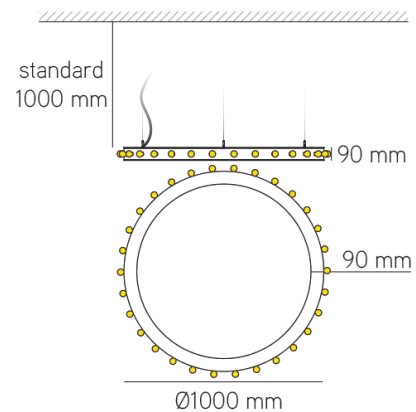

DESCRIPTION

Lighting fixture with direct / indirect luminous flux distribution, aluminum housing and ral 9003 matt white finish.

FEATURES

-  Pendant
-  E14/LED
-  Lamp Included
- IP20** General
-  960°C Glow-wire Resistance
-  2014/30/EU, 2014/35/EU
-  104.4 dm³

DIMENSIONS

COMPONENTS

35.06.40.001634

S1 - Suspension 3 point
(1m) White

35.06.40.001635

S2 - Suspension 3
point (1m) + ceiling cup
White

35.06.40.001636

S3 - Suspension 1 point
(1m) + ceiling cup White