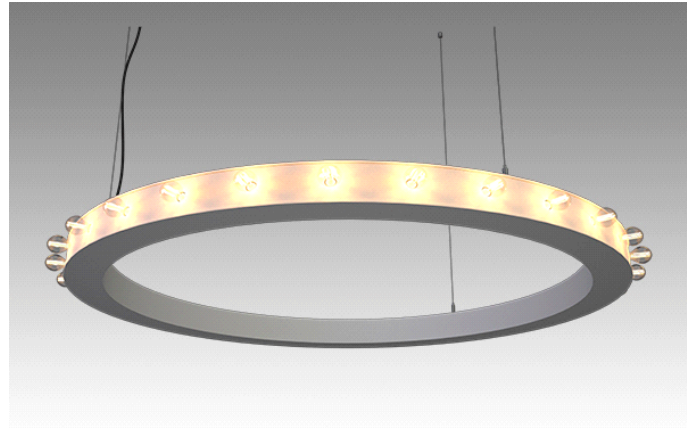

DESCRIPTION

Lighting fixture with direct / indirect luminous flux distribution, aluminum housing and ral 9003 matt white finish.

FEATURES

-  Pendant
-  E14/LED
-  Lamp Included
- IP20** General
-  960°C Glow-wire Resistance
-  2014/30/EU, 2014/35/EU
-  104.4 dm³

DIMENSIONS

COMPONENTS

35.06.40.001634

S1 - Suspension 3 point
(1m) White

35.06.40.001635

S2 - Suspension 3
point (1m) + ceiling cup
White

35.06.40.001636

S3 - Suspension 1 point
(1m) + ceiling cup White