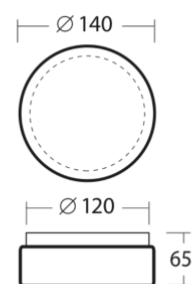

DELIA 1AA

- Dimensions:** ø 140 mm
- Color:** white
- Type:** wall or ceiling mounted
- Shade:** opal polycarbonate (PC)
- Shade attach.:** two-step clamp holders
- Fixture:** powder coated steel sheet
- Equipment:** LED

LED

Code	Type	IP	CCT [K]	Input [W]	Lum. flux of LED [lm]	Lum. flux of luminaire [lm]	T [h]	m [kg]	Warranty [month]
Classic									
56275	LED-1L10C03KN22/PC20 3000	IP54	3000	5	620	460		0,0	60
56775	LED-1L10C03KN22/PC20 4000	IP54	4000	5	650	480		0,0	60