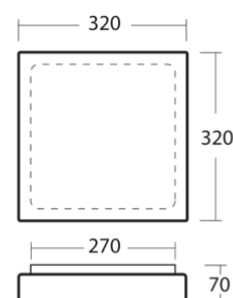

# LIBRA 1

<b>Dimensions:</b>	320x320mm
<b>Color:</b>	white
<b>Type:</b>	wall or ceiling mounted
<b>Shade:</b>	handmade three-layer glass TRIPLEX OPAL (matt finish)
<b>Shade attach.:</b>	two-step clamp holders
<b>Fixture:</b>	powder coated steel sheet
<b>Equipment:</b>	STANDARD, LED