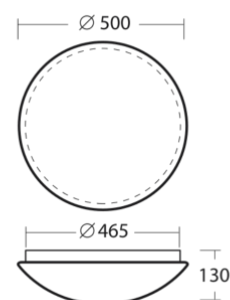

TITAN 3 - PMMA

Dimensions:	ø 500 mm
Color:	white
Type:	wall or ceiling mounted
Shade:	opal polymethylmetacrylate (PMMA)
Shade attach.:	two-step clamp holders
Fixture:	powder coated steel sheet
Equipment:	STANDARD, LED

Standard

Code	Type	IP	Source	Input [W]	Socket	T [h]	m [kg]	Warranty [month]
Classic								
56030	IN-32KN94/PM09	IP44		3x40	3xE27		2,0	24
44643	E-26KN94/PM09 32W	IP44		2x32	2xGX24q3		2,1	24
56031	E-27KN94/PM09	IP44		2x36	2xG10		2,1	24
Sensor								
46132	IN-32KN94/PM09 HF	IP44		3x40	3xE27		2,1	24
Emergency combined								
44644	NKC-232/16/PM09	IP44		2x32	2xGX24q3	1	2,5	24