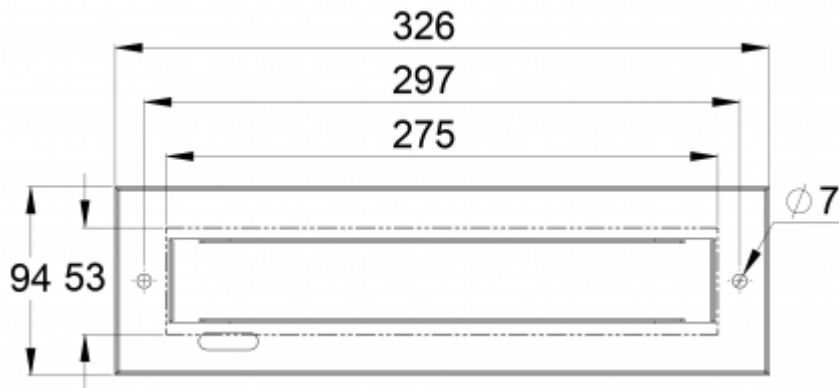

We reserve the rights to make modifications without notice.
Copyright © 2022 Teknoware. All rights reserved.
Date: December 14, 2022 | Source:
www.teknoware.com/en/emergency-lighting/recess-mounting-frame-twt9001b

Teknoware Oy | P.O. Box 19, 15101 Lahti | Ilmarisentie 8, 15200 Lahti Finland
Tel +358 3 883 020 | VAT-number FI01494751 | teknoware.com | emexit@teknoware.com