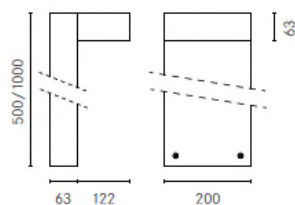

Product Codes

Lit XS Applique Cariboni

Code	Source	W	lm	K	Cat. Optics	Optics	Color	Kg
06LX1A20C5C	LED	9,5W	710lm	4000K	As. Wide	AS-D	Sablé100	2
06LX1A29C5C	LED	9,5W	710lm	3000K	As. Wide	AS-D	Sablé100	2

Lit XS Bollard Cariboni

Code	Source	mA	W	lm	K	Cat. Optics	Optics	Color	Kg
06LX2A20C5C*	LED	500mA	4,2W	685lm	4000K	As. Wide	AS-D	Sablé100	4
06LX2A29C5C*	LED	500mA	4,2W	640lm	3000K	As. Wide	AS-D	Sablé100	4
06LX3A20C5C**	LED	500mA	4,2W	685lm	4000K	As. Wide	AS-D	Sablé100	6
06LX3A29C5C**	LED	500mA	4,2W	640lm	3000K	As. Wide	AS-D	Sablé100	6

* H 500 / ** H 1000