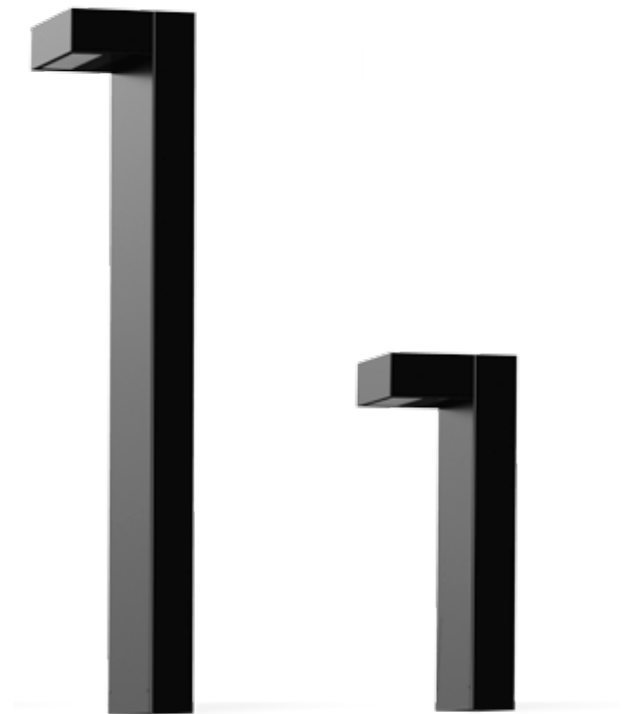

MATERIALS

Screen: Glass comfort
Body: Die-cast aluminium alloy, aluminium extruded pole
Lenses: PMMA High transparent (bollard)
Colours: Sablé100 Noir
Finish: Phospho-chromatation treated and polyester powder-coated in 16 phases to increase weather resistance

OTTICHE OPTICS

Lit XS Applique

Bollard 500

Bollard 1000

ACCESSORI ACCESSORIES

06LX931J0
Kit tirafondi
Kit metal anchors

06KS918C0
Connettore 2 vie IP68
2-way connector IP68

06KS909C0
Connettore 4 vie IP68
4-way connector IP68

Codici prodotto pg. 76 – Product Codes p. 76

Configurations: Lit XS Applique and Bollard

Product Codes

Lit XS Applique Cariboni

Code	Source	W	lm	K	Cat. Optics	Optics	Color	Kg
06LX1A20C5C	LED	9,5W	710lm	4000K	As. Wide	AS-D	Sablé100	2
06LX1A29C5C	LED	9,5W	710lm	3000K	As. Wide	AS-D	Sablé100	2