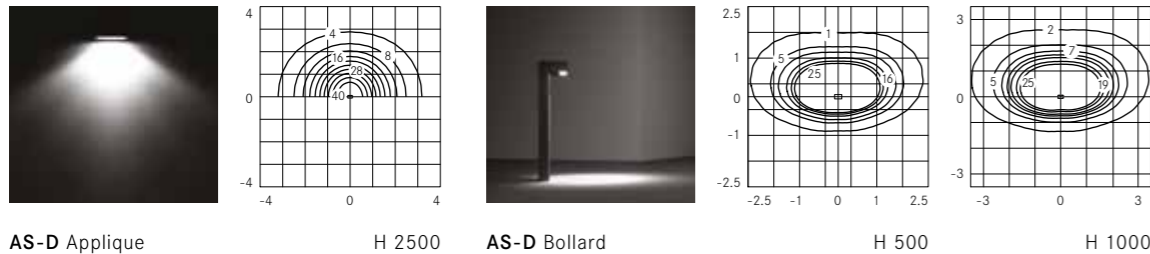

OTTICHE OPTICS

Lit XS Applique

Bollard 500

Bollard 1000

ACCESSORI ACCESSORIES

06LX931J0
Kit tirafondi
Kit metal anchors

06KS918C0
Connettore 2 vie IP68
2-way connector IP68

06KS909C0
Connettore 4 vie IP68
4-way connector IP68