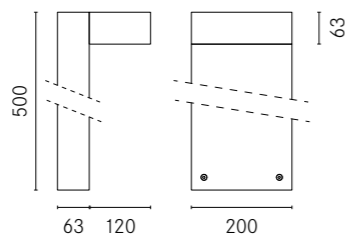

Lit XS Applique

Bollard 500