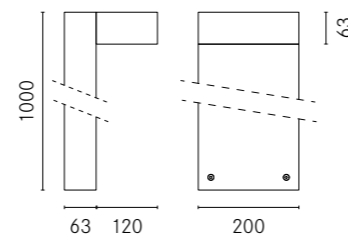

OTTICHE OPTICS

Lit XS Applique

Bollard 500

Bollard 1000

ACCESSORI ACCESSORIES

06LX931J0
Kit tirafondi
Kit metal anchors

06KS918C0
Connettore 2 vie IP68
2-way connector IP68

06KS909C0
Connettore 4 vie IP68
4-way connector IP68