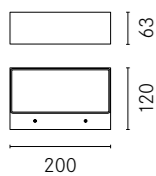

Lit XS Applique