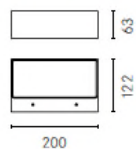

Product Codes

Lit XS Applique Cariboni

Code	Source	W	lm	K	Cat. Optics	Optics	Color	Kg
06LX1A20C5C	LED	9,5W	710lm	4000K	As. Wide	AS-D	Sablé100	2
06LX1A29C5C	LED	9,5W	710lm	3000K	As. Wide	AS-D	Sablé100	2