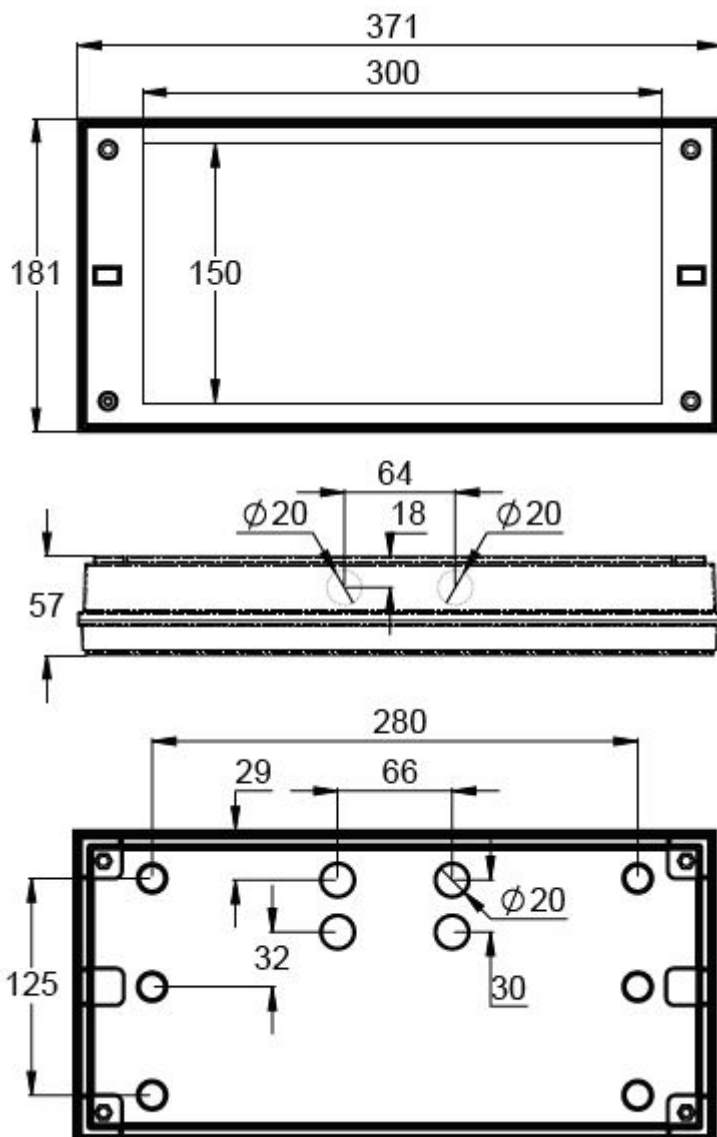

We reserve the rights to make modifications without notice.
Copyright © 2022 Teknoware. All rights reserved.
Date: December 14, 2022 | Source:
www.teknoware.com/en/emergency-lighting-1/solid-exit-emergency-exit-light-tws3092wme

Teknoware Oy | P.O. Box 19, 15101 Lahti | Ilmarisentie 8, 15200 Lahti Finland
Tel +358 3 883 020 | VAT-number FI01494751 | teknoware.com | emexit@teknoware.com