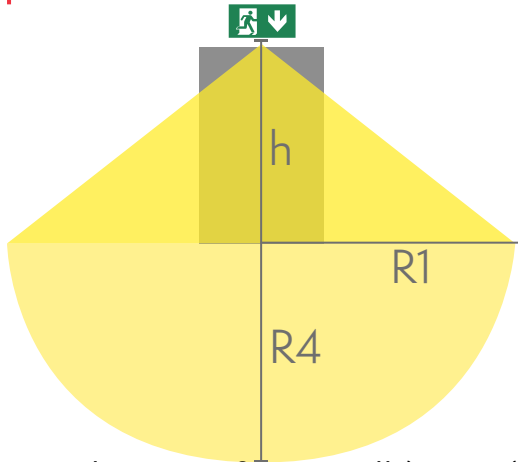

## Downlight chart for Exit Lights

Tables of 1 lux and 0,5 lux, under the Exit Light.  
Level of measurement 0,02 m, measurement result with battery operation.

R1 distance from wall (X axis)  
R4 distance from wall (Y axis)