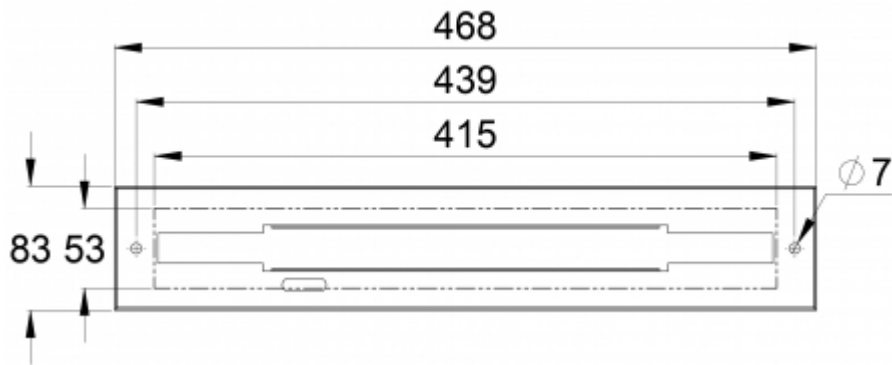

We reserve the rights to make modifications without notice.
Copyright © 2022 Teknoware. All rights reserved.
Date: December 14, 2022 | Source:
www.teknoware.com/en/emergency-lighting/recess-mounting-frame-twt8101b

Teknoware Oy | P.O. Box 19, 15101 Lahti | Ilmarisentie 8, 15200 Lahti Finland
Tel +358 3 883 020 | VAT-number FI01494751 | teknoware.com | emexit@teknoware.com