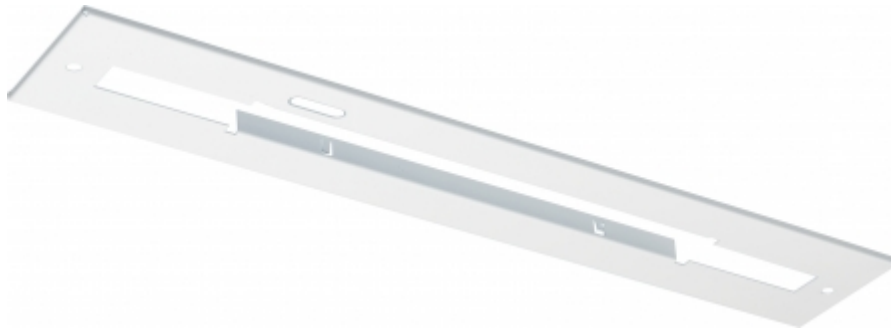

RECESS MOUNTING FRAME TWT8101B

RAL
9003

Recess mounting frame for ESC 81 self-contained emergency exit lights.

Product Code	TWT8101B
Customs Code	94056080
GTIN Code	6438045018362
ETIM Product Class	EC002557
Length	468 mm
Width	14 mm
Height	83 mm
Weight	0,1 kg
Body Material	metal
Aperture for Recess Mounting	53 x 415 mm
Colour	RAL9003

We reserve the rights to make modifications without notice.
Copyright © 2022 Teknoware. All rights reserved.
Date: December 14, 2022 | Source:
www.teknoware.com/en/emergency-lighting/recess-mounting-frame-twt8101b