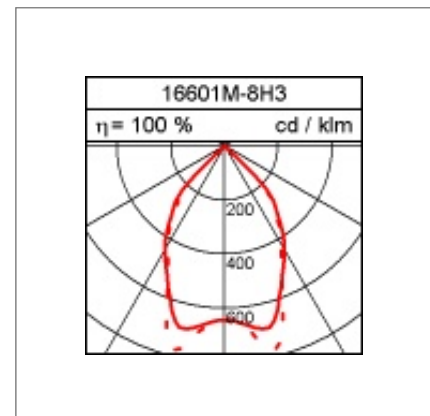

Technical Data

Recessed LED luminaire PIXEL

6.3W LED, 633 Lumen, 3000 Kelvin. IP67, warm white. Without ballast. With universal fixing brackets for suspended ceilings and casting drums. Grinded aluminium. Highly transparent glass, with 0.4 m of cable connection, connection terminal included.

Product data

Item number	16601M-8H3
Dimensions	
Lamp	LED
Equipment	8.2W
System output	6.3W
Ballast	
Assemblypoints Distance	
Weight	
Safety signs	

Light data

Optical Light Output Ratio	100 %
Light direct/non direct Ratio	100 % / 0 %
Absolute luminous flux	633 lm
Lightoutput (lm/W)	100.48