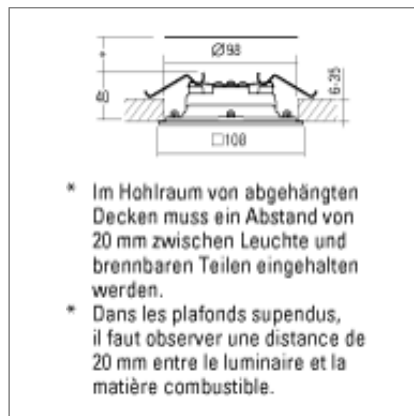

Technical Data

Recessed LED luminaire PIXEL

6.3W LED, 633 Lumen, 3000 Kelvin. IP67, warm white. Without ballast. With universal fixing brackets for suspended ceilings and casting drums. Grinded aluminium. Highly transparent glass, with 0.4 m of cable connection, connection terminal included.

Product data

Item number	16601M-8H3
Dimensions	
Lamp	LED
Equipment	8.2W
System output	6.3W
Ballast	
Assemblypoints Distance	
Weight	
Safety signs	

Light data

Optical Light Output Ratio	100 %
Light direct/non direct Ratio	100 % / 0 %
Absolute luminous flux	633 lm
Lightoutput (lm/W)	100.48

Glare rating UGR

X=4H, Y=8H, S=0,25H
 Deg. of reflection 70/50/20

Perpendicular Zero	22.0
Perpendicular Ninety	21.9