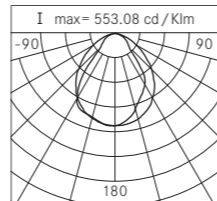

Ceiling 650mm - 1250mm
Symmetrical (H= 3m)

U-D 80° / 100°

Solid line 2500mm Ultra-wide beam (H= 4m)

U-D 80° / 100°

Wall recessed 650mm Ultra-wide beam (H= 0.3m)

AS 30° α=13°/75°

Wall recessed 650mm Asymmetrical (H= 0.3m)

Wall recessed 1250mm Ultra-wide beam (H= 0.3m)

Wall recessed 1250mm Asymmetrical (H= 0.3m)

U-D 80° / 100°

Wall mounted 650mm Ultra-wide beam (H= 3m)

S 75° / 95°

Wall mounted 650mm Symmetrical (H= 3m)

Wall mounted 1250mm Ultra-wide beam (H= 3m)

Wall mounted 1250mm Symmetrical (H= 3m)

Wall mounted 650mm - 1250mm
Ultra-wide beam (H= 3m)

Wall mounted 650mm - 1250mm
Symmetrical (H= 3m)

U-D 80° / 100°

Walk over recessed/Ground mounted 650mm
Ultra-wide beam