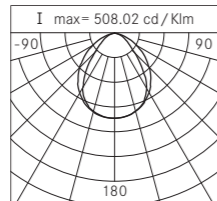

Wall mounted 650mm - 1250mm
Ultra-wide beam (H= 3m)