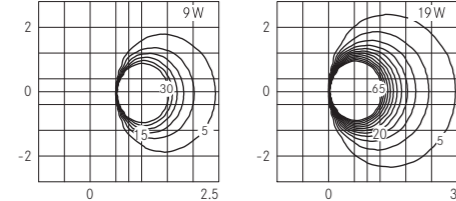

U-D 80° / 100°

Ceiling 650mm Ultra-wide beam (H= 3m)

S 75° / 95°

Ceiling 650mm Symmetrical (H= 3m)

Ceiling 1250mm Ultra-wide beam (H= 3m)

Ceiling 1250mm Symmetrical (H= 3m)

Ceiling 650mm - 1250mm
Ultra-wide beam (H= 3m)

Ceiling 650mm - 1250mm
Symmetrical (H= 3m)

U-D 80° / 100°

Solid line 2500mm Ultra-wide beam (H= 4m)

U-D 80° / 100°

Wall recessed 650mm Ultra-wide beam (H= 0.3m)

AS 30° α=13°/75°

Wall recessed 650mm Asymmetrical (H= 0.3m)

Wall recessed 1250mm Ultra-wide beam (H= 0.3m)

Wall recessed 1250mm Asymmetrical (H= 0.3m)

U-D 80° / 100°

Wall mounted 650mm Ultra-wide beam (H= 3m)

S 75° / 95°

Wall mounted 650mm Symmetrical (H= 3m)

Wall mounted 1250mm Ultra-wide beam (H= 3m)