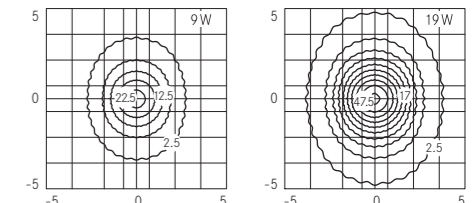

U-D 80° / 100°

Ceiling 650mm Ultra-wide beam (H= 3m)

S 75° / 95°

Ceiling 650mm Symmetrical (H= 3m)

Ceiling 1250mm Ultra-wide beam (H= 3m)

Ceiling 1250mm Symmetrical (H= 3m)

Ceiling 650mm - 1250mm
Ultra-wide beam (H= 3m)

Ceiling 650mm - 1250mm
Symmetrical (H= 3m)

U-D 80° / 100°

Solid line 2500mm Ultra-wide beam (H= 4m)

U-D 80° / 100°

Wall recessed 650mm Ultra-wide beam (H= 0.3m)

AS 30° α=13°/75°

Wall recessed 650mm Asymmetrical (H= 0.3m)