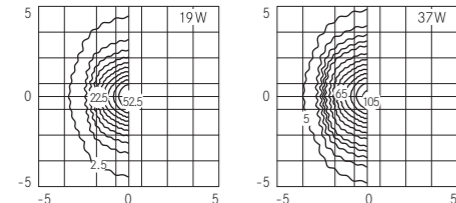

U-D 80° / 100°

Ceiling 650mm Ultra-wide beam (H= 3m)

S 75° / 95°

Ceiling 650mm Symmetrical (H= 3m)

Ceiling 1250mm Ultra-wide beam (H= 3m)

Ceiling 1250mm Symmetrical (H= 3m)

Ceiling 650mm - 1250mm
Ultra-wide beam (H= 3m)

Ceiling 650mm - 1250mm
Symmetrical (H= 3m)

U-D 80° / 100°

Solid line 2500mm Ultra-wide beam (H= 4m)

U-D 80° / 100°

Wall recessed 650mm Ultra-wide beam (H= 0.3m)

AS 30° α=13°/75°

Wall recessed 650mm Asymmetrical (H= 0.3m)

Wall recessed 1250mm Ultra-wide beam (H= 0.3m)

Wall recessed 1250mm Asymmetrical (H= 0.3m)

U-D 80° / 100°

Wall mounted 650mm Ultra-wide beam (H= 3m)

S 75° / 95°

Wall mounted 650mm Symmetrical (H= 3m)

Wall mounted 1250mm Ultra-wide beam (H= 3m)

Wall mounted 1250mm Symmetrical (H= 3m)

Wall mounted 650mm - 1250mm
Ultra-wide beam (H= 3m)

Wall mounted 650mm - 1250mm
Symmetrical (H= 3m)

U-D 80° / 100°

Walk over recessed/Ground mounted 650mm
Ultra-wide beam