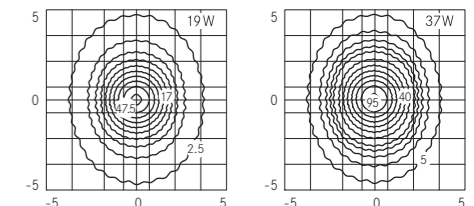

U-D 80° / 100°

Ceiling 650mm Ultra-wide beam (H= 3m)

S 75° / 95°

Ceiling 650mm Symmetrical (H= 3m)

Ceiling 1250mm Ultra-wide beam (H= 3m)

Ceiling 1250mm Symmetrical (H= 3m)

Ceiling 650mm - 1250mm
Ultra-wide beam (H= 3m)

Ceiling 650mm - 1250mm
Symmetrical (H= 3m)

U-D 80° / 100°

Solid line 2500mm Ultra-wide beam (H= 4m)

U-D 80° / 100°

Wall recessed 650mm Ultra-wide beam (H= 0.3m)

AS 30° α=13°/75°

Wall recessed 650mm Asymmetrical (H= 0.3m)