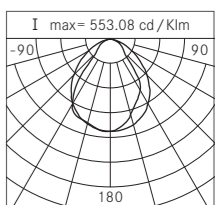

U-D 80° / 100°

Ceiling 650mm Ultra-wide beam (H= 3m)

S 75° / 95°

Ceiling 650mm Symmetrical (H= 3m)

Ceiling 1250mm Ultra-wide beam (H= 3m)

Ceiling 1250mm Symmetrical (H= 3m)

Ceiling 650mm - 1250mm
Ultra-wide beam (H= 3m)

Ceiling 650mm - 1250mm
Symmetrical (H= 3m)

U-D 80° / 100°

Solid line 2500mm Ultra-wide beam (H= 4m)

U-D 80° / 100°

Wall recessed 650mm Ultra-wide beam (H= 0.3m)

AS 30° α=13°/75°

Wall recessed 650mm Asymmetrical (H= 0.3m)