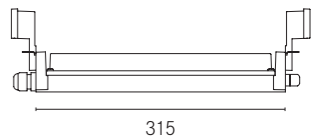

220 240V	50 60Hz	24Vdc	CL II CL III	IP67	IK08

Max weight: 6kg

Trail 1250	
06TR3	
Led (source flux)	
1800lm 19W	3600lm 37W
H23	Q43
K	
4000	3000
0	9
Optics	
U-D	S AS
3	5 7
Colors	
Natural anodized aluminium	
J	

Max weight: 3kg

Trail 650	
06TR2	
Led (source flux)	
900lm 9W	1800lm 19W
D63	H23
K	
4000	3000
0	9
Optics	
U-D	S AS
3	5 7
Colors	
Natural anodized aluminium	
J	

Esempio Example Beispiel

06TR2	D63	0	3	J

Accessori Accessories Zubehör

06OT988A0 - Trail 650mm / 06OT989A0 - Trail 1250mm

Box cablato per attacco parete / soffitto IP65

IP65 wiring box for wall / ceiling installation

IP65 Verkabelungseinheit für Wand / Deckeinstallation

06TR997A0 - RAL9006

Staffe di fissaggio parete con cavo, connettori e muffola

Bracket for wall fastening complete with cable, connectors and junction box

Bügel für Wandinstallation komplett mit Kabel, Verbinder und Verbindungsmuffe

06LL914AB0

Driver elettronico 150W-24V IP67

Electronic driver 150W-24V IP67

Elektronischer Driver 150W-24V IP67

06LL915AB0

Driver elettronico 240W-24V IP67

Electronic driver 240W-24V IP67

Elektronischer Driver 240W-24V IP67

06TA902X0

Driver elettronico 60W-24V IP66

Electronic driver 60W-24V IP66

Elektronischer Driver 60W-24V IP66