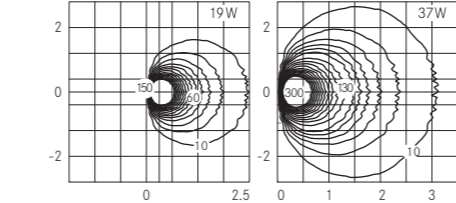

U-D 80° / 100°

Ceiling 650mm Ultra-wide beam (H= 3m)

S 75° / 95°

Ceiling 650mm Symmetrical (H= 3m)

Ceiling 1250mm Ultra-wide beam (H= 3m)

Ceiling 1250mm Symmetrical (H= 3m)

Ceiling 650mm - 1250mm
Ultra-wide beam (H= 3m)

Ceiling 650mm - 1250mm
Symmetrical (H= 3m)

U-D 80° / 100°

Solid line 2500mm Ultra-wide beam (H= 4m)

U-D 80° / 100°

Wall recessed 650mm Ultra-wide beam (H= 0.3m)

AS 30° α=13°/75°

Wall recessed 650mm Asymmetrical (H= 0.3m)

Wall recessed 1250mm Ultra-wide beam (H= 0.3m)

Wall recessed 1250mm Asymmetrical (H= 0.3m)

U-D 80° / 100°

Wall mounted 650mm Ultra-wide beam (H= 3m)

S 75° / 95°

Wall mounted 650mm Symmetrical (H= 3m)

Wall mounted 1250mm Ultra-wide beam (H= 3m)