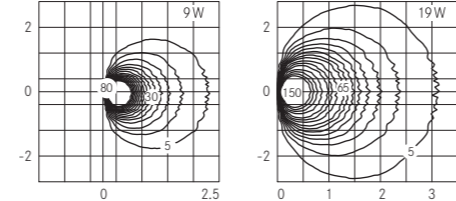

U-D 80° / 100°

Ceiling 650mm Ultra-wide beam (H= 3m)

S 75° / 95°

Ceiling 650mm Symmetrical (H= 3m)

Ceiling 1250mm Ultra-wide beam (H= 3m)

Ceiling 1250mm Symmetrical (H= 3m)

Ceiling 650mm - 1250mm
Ultra-wide beam (H= 3m)

Ceiling 650mm - 1250mm
Symmetrical (H= 3m)

U-D 80° / 100°

Solid line 2500mm Ultra-wide beam (H= 4m)

U-D 80° / 100°

Wall recessed 650mm Ultra-wide beam (H= 0.3m)

AS 30° α=13°/75°

Wall recessed 650mm Asymmetrical (H= 0.3m)

Wall recessed 1250mm Ultra-wide beam (H= 0.3m)

Wall recessed 1250mm Asymmetrical (H= 0.3m)

U-D 80° / 100°

Wall mounted 650mm Ultra-wide beam (H= 3m)

S 75° / 95°

Wall mounted 650mm Symmetrical (H= 3m)

Wall mounted 1250mm Ultra-wide beam (H= 3m)