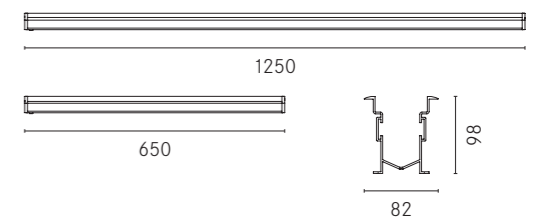

06LL914AB0

Driver elettronico 150W-24V IP67

Electronic driver 150W-24V IP67

Elektronischer Driver 150W-24V IP67

06LL915AB0

Driver elettronico 240W-24V IP67

Electronic driver 240W-24V IP67

Elektronischer Driver 240W-24V IP67

06TA902X0

Driver elettronico 60W-24V IP66

Electronic driver 60W-24V IP66

Elektronischer Driver 60W-24V IP66