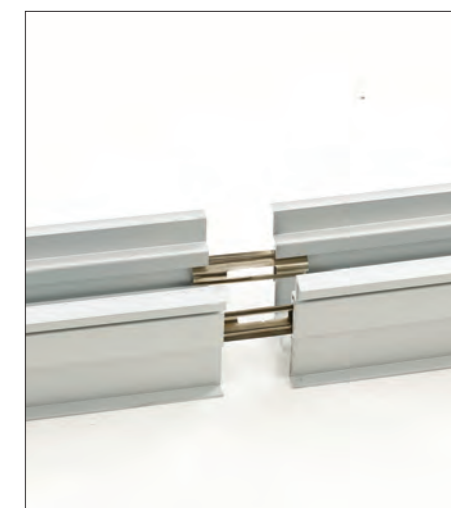

Controcassa

Controcassa ad altezza adeguata per alloggiamento interno sotto ogni Trail della muffola di collegamento, del cavo di alimentazione con connettore rapido. Per l'installazione ad incasso, a terra o parete, ordinare separatamente la controcassa e il driver in relazione alla potenza. La controcassa è fornita con tre inserti in polistirolo separati per consentire la rimozione di una o entrambe le parti in prossimità delle testate al fine di effettuare facilmente le operazioni di collegamento.

Recessed Housing

A recessed housing of suitable depth for the internal housing of the connecting gel box under each Trail and of the power cable with rapid connector. For recessed, ground or wall mounting, order the housing and driver separately according to the power level. The recessed housing is supplied with three separate sections in polystyrene to allow the removal of one or both parts at the level of the heads in order to allow for easy connection.

Einbaugehäuse

Das Einbaugehäuse befindet sich auf einer geeigneten Höhe für den inneren Sitz unter jeder Trail-Leuchte der Anschlussmuffe und des Stromversorgungskabels mit Schnellverbinder. Für die Einbau-, Boden- oder Wandinstallation bestellen Sie separat das Einbaugehäuse und den Driver in Abhängigkeit von der Leistung. Das Einbaugehäuse wird mit drei separaten Polystyroleinsätzen geliefert, um die Entfernung eines oder beider Teile in der Nähe der Köpfe zu ermöglichen und so die Anschlussarbeiten leicht durchzuführen.

Sistema di allineamento

In dotazione con l'accessorio controcassa: muffola, cavo di collegamento con connettore stagno, molle di allineamento e chiavi di estrazione del prodotto. Molle di allineamento ed antivandaliche, inserite in dotazione nella controcassa svolgono la funzione di:

- allineare perfettamente le controcasse;
- garantire l'unione di tutte le controcasse rendendo così difficoltosa la rimozione vandalica del sistema.

La rimozione del prodotto Trail è invece possibile con apposita chiavetta fornita in dotazione.

Alignment System

Supplied with the recessed housing: gel box, connecting cable with watertight connector, alignment spring and tool for removal of the product. Anti-vandal alignment springs inserted into the recessed housing:

- allow for the perfect alignment of the recessed housings;
- guarantee connection of all of the recessed housings, rendering the undesired removal of the system extremely difficult. Trail can however be removed with the specific tool supplied.

Anreihungssystem