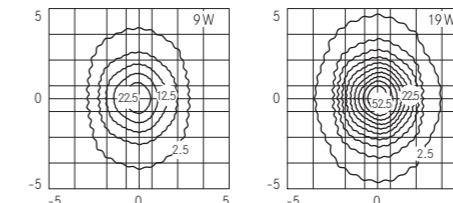

U-D 80° / 100°

Ceiling 650mm Ultra-wide beam (H= 3m)

S 75° / 95°

Ceiling 650mm Symmetrical (H= 3m)

Ceiling 1250mm Ultra-wide beam (H= 3m)

Ceiling 1250mm Symmetrical (H= 3m)

Ceiling 650mm - 1250mm
Ultra-wide beam (H= 3m)