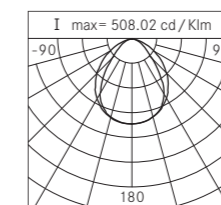

U-D 80° / 100°

Ceiling 650mm Ultra-wide beam (H= 3m)

S 75° / 95°

Ceiling 650mm Symmetrical (H= 3m)

Ceiling 1250mm Ultra-wide beam (H= 3m)

Ceiling 1250mm Symmetrical (H= 3m)

Ceiling 650mm - 1250mm
Ultra-wide beam (H= 3m)

Ceiling 650mm - 1250mm
Symmetrical (H= 3m)

U-D 80° / 100°

Solid line 2500mm Ultra-wide beam (H= 4m)

U-D 80° / 100°

Wall recessed 650mm Ultra-wide beam (H= 0.3m)

AS 30° α=13°/75°

Wall recessed 650mm Asymmetrical (H= 0.3m)