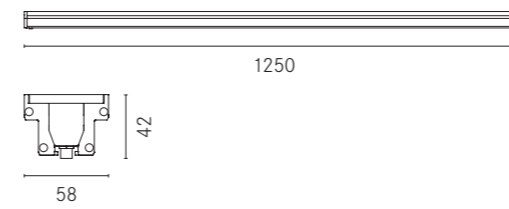

Trail wall mounted / ground 1250

Max weight: 6kg

Trail 1250	
06TR3	
Led (source flux)	
1800lm 19W	3600lm 37W
H23	Q43
K	
4000	3000
0	9
Optics	
U-D	S AS
3	5 7
Colors	
Natural anodized aluminium	
J