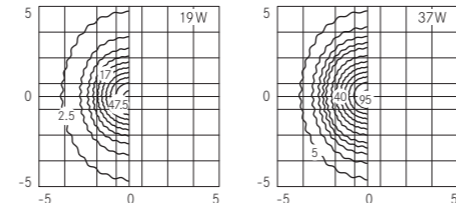

U-D 80° / 100°

Ceiling 650mm Ultra-wide beam (H= 3m)

S 75° / 95°

Ceiling 650mm Symmetrical (H= 3m)

Ceiling 1250mm Ultra-wide beam (H= 3m)

Ceiling 1250mm Symmetrical (H= 3m)

Ceiling 650mm - 1250mm
Ultra-wide beam (H= 3m)

Ceiling 650mm - 1250mm
Symmetrical (H= 3m)

U-D 80° / 100°

Solid line 2500mm Ultra-wide beam (H= 4m)

U-D 80° / 100°

Wall recessed 650mm Ultra-wide beam (H= 0.3m)

AS 30° α=13°/75°

Wall recessed 650mm Asymmetrical (H= 0.3m)

Wall recessed 1250mm Ultra-wide beam (H= 0.3m)

Wall recessed 1250mm Asymmetrical (H= 0.3m)

U-D 80° / 100°

Wall mounted 650mm Ultra-wide beam (H= 3m)

S 75° / 95°

Wall mounted 650mm Symmetrical (H= 3m)

Wall mounted 1250mm Ultra-wide beam (H= 3m)

Wall mounted 1250mm Symmetrical (H= 3m)

Wall mounted 650mm - 1250mm
Ultra-wide beam (H= 3m)

Wall mounted 650mm - 1250mm
Symmetrical (H= 3m)

U-D 80° / 100°

Walk over recessed/Ground mounted 650mm
Ultra-wide beam