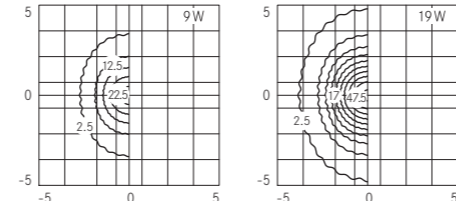

U-D 80° / 100°

Ceiling 650mm Ultra-wide beam (H= 3m)

S 75° / 95°

Ceiling 650mm Symmetrical (H= 3m)

Ceiling 1250mm Ultra-wide beam (H= 3m)

Ceiling 1250mm Symmetrical (H= 3m)

Ceiling 650mm - 1250mm
Ultra-wide beam (H= 3m)

Ceiling 650mm - 1250mm
Symmetrical (H= 3m)

U-D 80° / 100°

Solid line 2500mm Ultra-wide beam (H= 4m)

U-D 80° / 100°

Wall recessed 650mm Ultra-wide beam (H= 0.3m)

AS 30° α=13°/75°

Wall recessed 650mm Asymmetrical (H= 0.3m)

Wall recessed 1250mm Ultra-wide beam (H= 0.3m)

Wall recessed 1250mm Asymmetrical (H= 0.3m)

U-D 80° / 100°

Wall mounted 650mm Ultra-wide beam (H= 3m)

S 75° / 95°

Wall mounted 650mm Symmetrical (H= 3m)

Wall mounted 1250mm Ultra-wide beam (H= 3m)

Wall mounted 1250mm Symmetrical (H= 3m)

Wall mounted 650mm - 1250mm
Ultra-wide beam (H= 3m)

Wall mounted 650mm - 1250mm
Symmetrical (H= 3m)

U-D 80° / 100°

Walk over recessed/Ground mounted 650mm
Ultra-wide beam