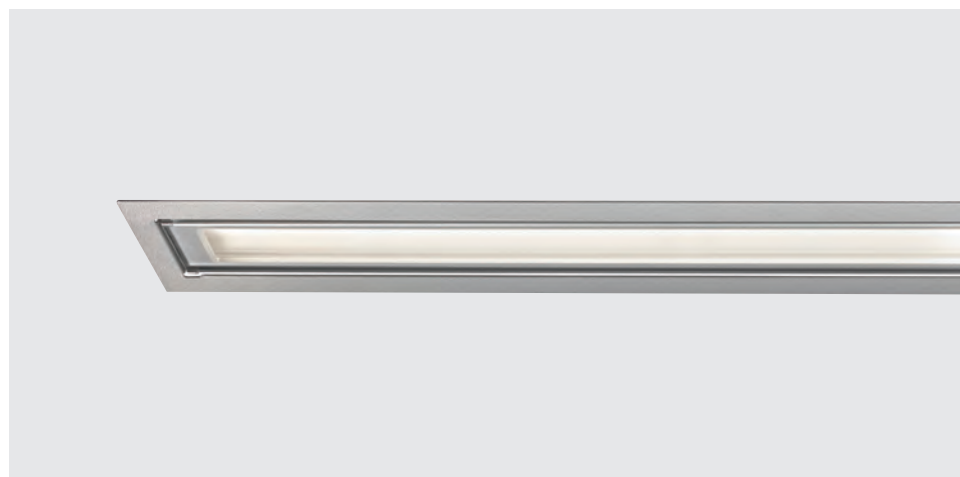

06TA902X0

Driver elettronico 60W-24V IP66

Electronic driver 60W-24V IP66

Elektronischer Driver 60W-24V IP66

24Vdc CL III IP67 IK08

Trail ceiling recessed 1250

Max weight: 6kg

Trail 1250