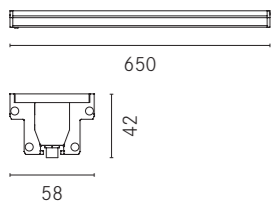

Trail walk over recessed / wall recessed 650

Max weight: 3kg

Trail 650		
06TR2		
Led (source flux)		
900lm 9W	1800lm 19W	
D63	H23	
K		
4000	3000	
0	9	
Optics		
U-D	S	AS
3	5	7
Colors		
Natural anodized aluminium		
J		

Esempio Example Beispiel

06TR2	D63	0	3	J

Accessori Accessories Zubehör

06TR998J0 - Trail 650mm / 06TR999J0 - Trail 1250mm

Controcassa per incasso a terra e parete con cavo, connettori e muffola

Recessed housing for wall and ground installation complete with cable, connectors and junction box

Einbaugehäuse für Bodeninstallation-Breite komplett mit Kabel, Verbinder und Verbindungsmuffe