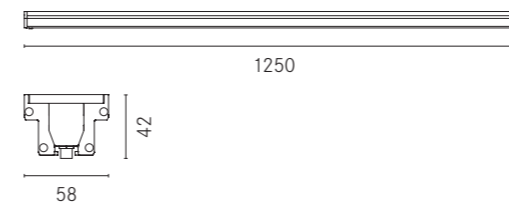

Trail ceiling 1250

Max weight: 6kg

Trail 1250
06TR3

Led (source flux)

1800lm 19W H23	3600lm 37W Q43
--------------------------	--------------------------

K

4000 0	3000 9
------------------	------------------