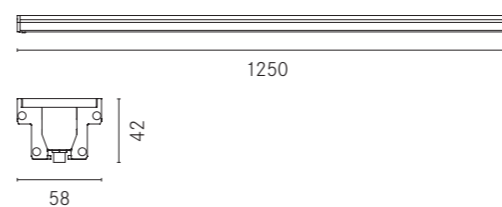

06TA902X0

Driver elettronico 60W-24V IP66

Electronic driver 60W-24V IP66

Elektronischer Driver 60W-24V IP66

24Vdc CL III IP67 IK08

Trail ceiling recessed 1250

Max weight: 6kg

Trail 1250