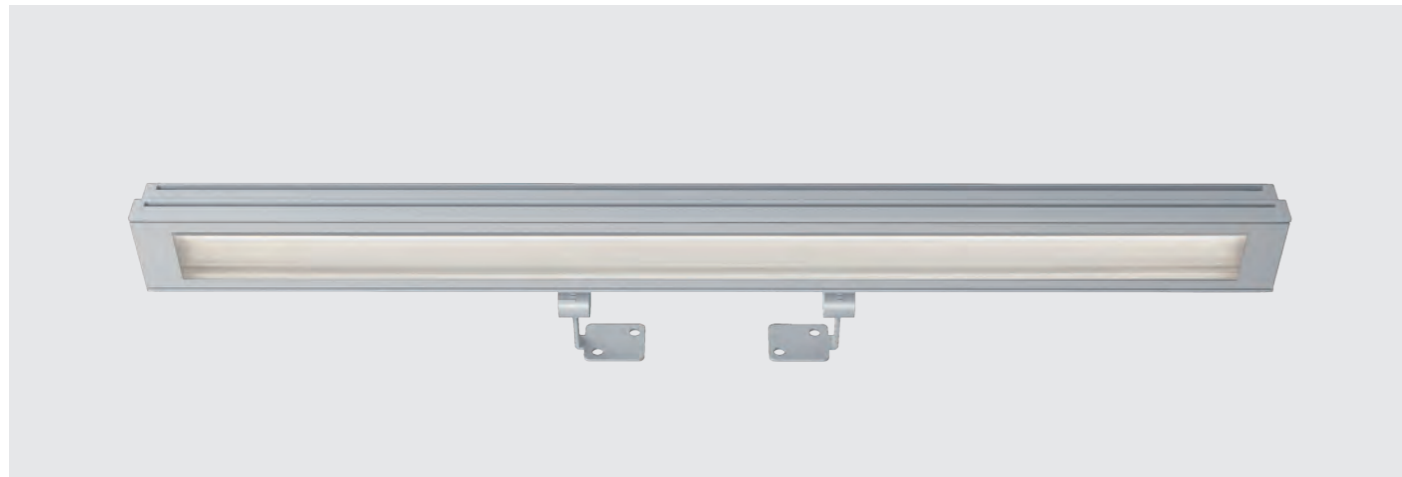

220 240V	50 60Hz	24Vdc	CL II CL III	IP67	IK08

Max weight: 6kg

Trail 1250	
06TR3	
Led (source flux)	
1800lm 19W	3600lm 37W
H23	Q43
K	
4000	3000
0	9
Optics	
U-D	S AS
3	5 7
Colors	
Natural anodized aluminium	
J	

Max weight: 3kg

Trail 650	
06TR2	
Led (source flux)	
900lm 9W	1800lm 19W
D63	H23
K	
4000	3000
0	9
Optics	
U-D	S AS
3	5 7
Colors	
Natural anodized aluminium	
J	

Esempio Example Beispiel

06TR2	D63	0	3	J

Accessori Accessories Zubehör

06OT988A0 - Trail 650mm / 06OT989A0 - Trail 1250mm

Box cablato per attacco parete / soffitto IP65

IP65 wiring box for wall / ceiling installation

IP65 Verkabelungseinheit für Wand / Deckeinstallation

06TR997A0 - RAL9006

Staffe di fissaggio parete con cavo, connettori e muffola

Bracket for wall fastening complete with cable, connectors and junction box

Bügel für Wandinstallation komplett mit Kabel, Verbinder und Verbindungsmuffe

06LL914AB0

Driver elettronico 150W-24V IP67

Electronic driver 150W-24V IP67

Elektronischer Driver 150W-24V IP67

06LL915AB0

Driver elettronico 240W-24V IP67

Electronic driver 240W-24V IP67

Elektronischer Driver 240W-24V IP67

06TA902X0

Driver elettronico 60W-24V IP66

Electronic driver 60W-24V IP66

Elektronischer Driver 60W-24V IP66