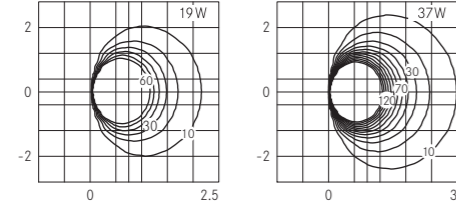

U-D 80° / 100°

Ceiling 650mm Ultra-wide beam (H= 3m)

S 75° / 95°

Ceiling 650mm Symmetrical (H= 3m)

Ceiling 1250mm Ultra-wide beam (H= 3m)

Ceiling 1250mm Symmetrical (H= 3m)

Ceiling 650mm - 1250mm
Ultra-wide beam (H= 3m)

Ceiling 650mm - 1250mm
Symmetrical (H= 3m)

U-D 80° / 100°

Solid line 2500mm Ultra-wide beam (H= 4m)

U-D 80° / 100°

Wall recessed 650mm Ultra-wide beam (H= 0.3m)

AS 30° α=13°/75°

Wall recessed 650mm Asymmetrical (H= 0.3m)

Wall recessed 1250mm Ultra-wide beam (H= 0.3m)

Wall recessed 1250mm Asymmetrical (H= 0.3m)

U-D 80° / 100°

Wall mounted 650mm Ultra-wide beam (H= 3m)

S 75° / 95°

Wall mounted 650mm Symmetrical (H= 3m)

Wall mounted 1250mm Ultra-wide beam (H= 3m)