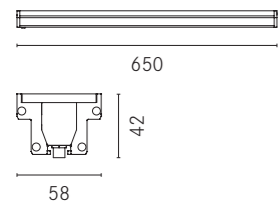

Trail wall mounted / ground 650

Max weight: 3kg

Trail 650	
06TR2	
Led (source flux)	
900lm 9W	1800lm 19W
D63	H23
K	
4000	3000
0	9
Optics	
U-D	S AS
3	5 7
Colors	
Natural anodized aluminium	
J	

Esempio Example Beispiel

06TR2	D63	0	3	J

Accessori Accessories Zubehör

06OT988A0 - Trail 650mm / 06OT989A0 - Trail 1250mm

Box cablato per attacco parete / soffitto IP65

IP65 wiring box for wall / ceiling installation

IP65 Verkabelungseinheit für Wand / Deckeinstallation