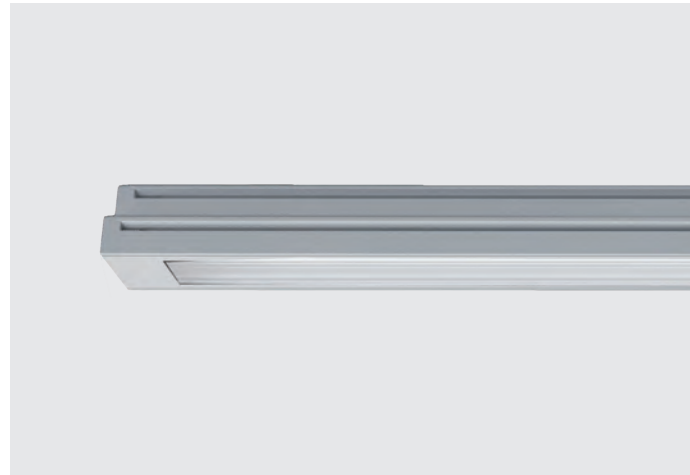

Trail ceiling 1250

Max weight: 6kg

Trail 1250
06TR3

Led (source flux)

1800lm 19W H23	3600lm 37W Q43
--------------------------	--------------------------

K

4000 0	3000 9
------------------	------------------