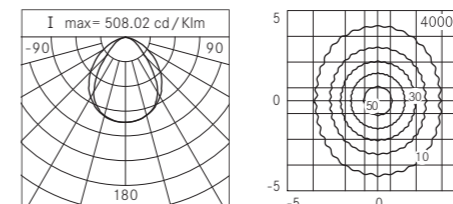

U-D 80° / 100°

Ceiling 650mm Ultra-wide beam (H= 3m)

S 75° / 95°

Ceiling 650mm Symmetrical (H= 3m)

Ceiling 1250mm Ultra-wide beam (H= 3m)

Ceiling 1250mm Symmetrical (H= 3m)

Ceiling 650mm - 1250mm
Ultra-wide beam (H= 3m)

Ceiling 650mm - 1250mm
Symmetrical (H= 3m)

U-D 80° / 100°

Solid line 2500mm Ultra-wide beam (H= 4m)

U-D 80° / 100°

Wall recessed 650mm Ultra-wide beam (H= 0.3m)

AS 30° α=13°/75°

Wall recessed 650mm Asymmetrical (H= 0.3m)