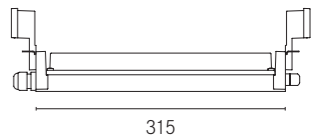

220 240V	50 60Hz	24Vdc	CL II CL III	IP67	IK08

Trail ceiling 1250

Max weight: 6kg

Trail 1250
06TR3

Led (source flux)

1800lm 19W H23	3600lm 37W Q43

K

4000 0	3000 9

Optics

U-D 3	S 5	AS 7

Colors

Natural anodized aluminium J

Trail ceiling 650

Max weight: 3kg

Trail 650
06TR2

Led (source flux)

900lm 9W D63	1800lm 19W H23

K

4000 0	3000 9

Optics

U-D 3	S 5	AS 7

Colors

Natural anodized aluminium J

Esempio Example Beispiel

06TR2	D63	0	3	J

Accessori Accessories Zubehör

06OT988A0 - Trail 650mm / 06OT989A0 - Trail 1250mm

Box cablato per attacco parete / soffitto IP65

IP65 wiring box for wall / ceiling installation

IP65 Verkabelungseinheit für Wand / Deckeinstallation

06TR986A0 - RAL9006

Sistema di sospensione a soffitto L 1,5m con cavo, connettori e muffola

System for ceiling suspended installation L 1.5m with cable, connectors and junction box

Deckeaufhängungssystem L 1,5m komplett mit Kabel, Verbindner und Verbindungsmuffe

06TR987A0 - RAL9006

Staffe fissaggio, driver remoto

Brackets for ceiling fastening

Ausleger für Deckeninstallation

06LL914AB0

Driver elettronico 150W-24V IP67

Electronic driver 150W-24V IP67

Elektronischer Driver 150W-24V IP67

06LL915AB0

Driver elettronico 240W-24V IP67

Electronic driver 240W-24V IP67

Elektronischer Driver 240W-24V IP67

06TA902X0

Driver elettronico 60W-24V IP66

Electronic driver 60W-24V IP66

Elektronischer Driver 60W-24V IP66