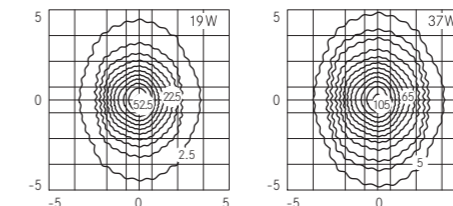

U-D 80° / 100°

Ceiling 650mm Ultra-wide beam (H= 3m)

S 75° / 95°

Ceiling 650mm Symmetrical (H= 3m)

Ceiling 1250mm Ultra-wide beam (H= 3m)

Ceiling 1250mm Symmetrical (H= 3m)

Ceiling 650mm - 1250mm
Ultra-wide beam (H= 3m)

Ceiling 650mm - 1250mm
Symmetrical (H= 3m)

U-D 80° / 100°

Solid line 2500mm Ultra-wide beam (H= 4m)

U-D 80° / 100°

Wall recessed 650mm Ultra-wide beam (H= 0.3m)

AS 30° α=13°/75°

Wall recessed 650mm Asymmetrical (H= 0.3m)