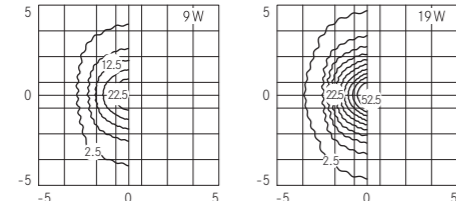

U-D 80° / 100°

Ceiling 650mm Ultra-wide beam (H= 3m)

S 75° / 95°

Ceiling 650mm Symmetrical (H= 3m)

Ceiling 1250mm Ultra-wide beam (H= 3m)

Ceiling 1250mm Symmetrical (H= 3m)

Ceiling 650mm - 1250mm
Ultra-wide beam (H= 3m)

Ceiling 650mm - 1250mm
Symmetrical (H= 3m)

U-D 80° / 100°

Solid line 2500mm Ultra-wide beam (H= 4m)

U-D 80° / 100°

Wall recessed 650mm Ultra-wide beam (H= 0.3m)

AS 30° α=13°/75°

Wall recessed 650mm Asymmetrical (H= 0.3m)

Wall recessed 1250mm Ultra-wide beam (H= 0.3m)

Wall recessed 1250mm Asymmetrical (H= 0.3m)

U-D 80° / 100°

Wall mounted 650mm Ultra-wide beam (H= 3m)

S 75° / 95°

Wall mounted 650mm Symmetrical (H= 3m)

Wall mounted 1250mm Ultra-wide beam (H= 3m)