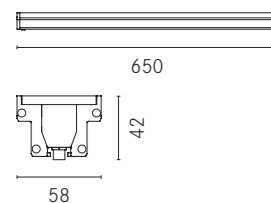

Trail ceiling recessed 650

Max weight: 3kg

Trail 650

06TR2

Led (source flux)

900lm 9W

D63

1800lm 19W

H23

K

4000

0

3000

9

Optics

U-D

3

S

5

AS

7

Colors

Natural anodized aluminium

J

Esempio Example Beispiel

06TR2 **D63** **0** **3** **J**