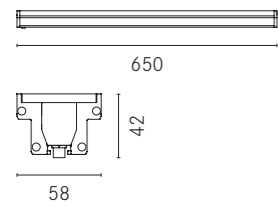

Trail ceiling 650

Max weight: 3kg

Trail 650
06TR2

Led (source flux)

900lm 9W D63	1800lm 19W H23

K

4000 0	3000 9

Optics

U-D 3	S 5	AS 7

Colors

Natural anodized aluminium J

Esempio Example Beispiel

06TR2	D63	0	3	J

Accessori Accessories Zubehör

06OT988A0 - Trail 650mm / 06OT989A0 - Trail 1250mm

Box cablato per attacco parete / soffitto IP65

IP65 wiring box for wall / ceiling installation

IP65 Verkabelungseinheit für Wand / Deckeinstallation