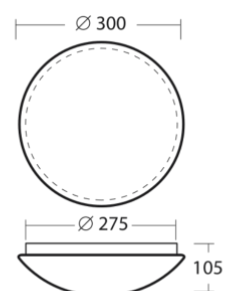

TITAN 1 - PC

Dimensions:	ø 300 mm
Color:	white
Type:	wall or ceiling mounted
Shade:	opal polycarbonate (PC)
Shade attach.:	two-step clamp holders
Fixture:	powder coated steel sheet
Equipment:	STANDARD, LED