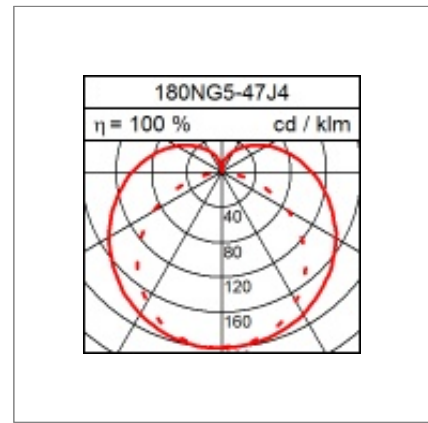

## Technical Data

### Ceiling mounted luminaire LEAN

51.5W LED, 5231 Lumen, 4000 Kelvin. IP50. L=1770mm. Cover tube made of diffuse satinated acrylic glass. Ceiling console and end caps coloured in nickel silver naced. Light output low. With electronic ballast. CRI >90.

### Product data

Item number	180NG5-47J4
Dimensions	L=1770 / H=100 / Ø=80
Lamp	LED
Equipment	46.3W
System output	51.5W
Ballast	
Assemblypoints Distance	
Weight	
Symbols	IP50

### Light data

Optical Light Output Ratio	82.0 %
Light direct/non direct Ratio	
Absolute luminous flux (Basis: Light source 840)	5231 lm
Luminaire light output (lm/W)	102