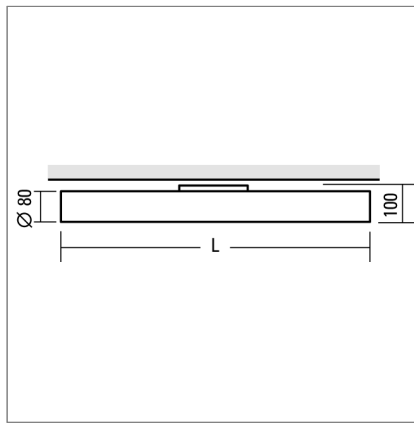

### Ceiling mounted luminaire LEAN

51.5W LED, 5231 Lumen, 4000 Kelvin. IP50. L=1770mm. Cover tube made of diffuse satinated acrylic glass. Ceiling console and end caps coloured in nickel silver naced. Light output low. With electronic ballast. CRI >90.

### Product data

Item number	180NG5-47J4
Dimensions	L=1770 / H=100 / Ø=80
Lamp	LED
Equipment	46.3W
System output	51.5W
Ballast	
Assemblypoints Distance	
Weight	
Symbols	IP50

### Light data

Optical Light Output Ratio	82.0 %
Light direct/non direct Ratio	
Absolute luminous flux (Basis: Light source 840)	5231 lm
Luminaire light output (lm/W)	102