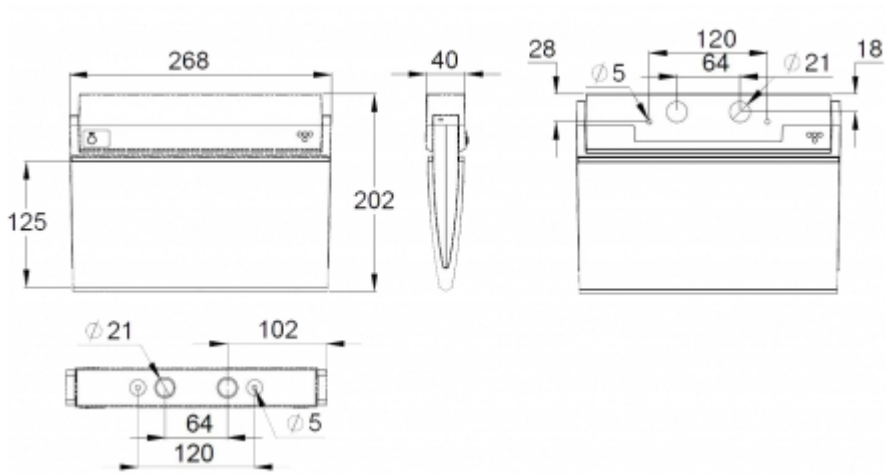

We reserve the rights to make modifications without notice.
Copyright © 2022 Teknoware. All rights reserved.
Date: December 14, 2022 | Source:
www.teknoware.com/en/emergency-lighting/esc-90-emergency-exit-light-tws9092wa

Teknoware Oy | P.O. Box 19, 15101 Lahti | Ilmarisentie 8, 15200 Lahti Finland
Tel +358 3 883 020 | VAT-number FI01494751 | teknoware.com | emexit@teknoware.com