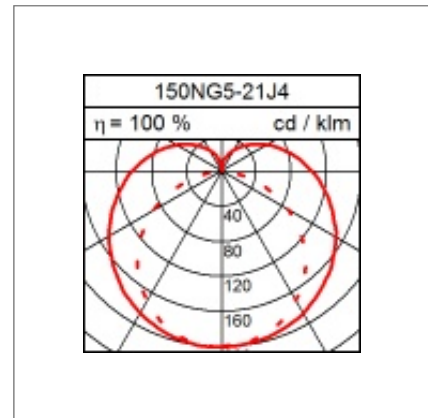

Technical Data

Ceiling mounted luminaire LEAN

24.6W LED, 2837 Lumen, 4000 Kelvin. IP50. L=1480mm. Cover tube made of diffuse satinated acrylic glass. Ceiling console and end caps coloured in nickel silver naced. Light output intermediate. With electronic ballast. CRI >90.

Product data

Item number	150NG5-21J4
Dimensions	L=1480 / H=100 / Ø=80
Lamp	LED
Equipment	22.2W
System output	24.6W
Ballast	
Assemblypoints Distance	
Weight	
Symbols	IP50   

Light data

Optical Light Output Ratio	82.0 %
Light direct/non direct Ratio	
Absolute luminous flux (Basis: Light source 840)	2837 lm
Luminaire light output (lm/W)	115

Glare rating UGR

X=4H, Y=8H, S=0,25H
Deg. of reflection 70/50/20

Perpendicular Zero
Perpendicular Ninty