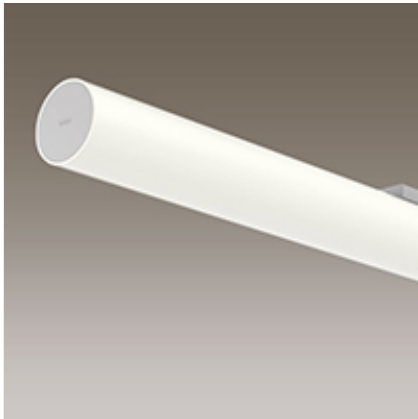

Technical Data

Ceiling mounted luminaire LEAN

24.6W LED, 2837 Lumen, 4000 Kelvin. IP50. L=1480mm. Cover tube made of diffuse satinated acrylic glass. Ceiling console and end caps coloured in nickel silver naced. Light output intermediate. With electronic ballast. CRI >90.

Product data

Item number	150NG5-21J4
Dimensions	L=1480 / H=100 / Ø=80
Lamp	LED
Equipment	22.2W
System output	24.6W
Ballast	
Assemblypoints Distance	
Weight	
Symbols	IP50   

Light data

Optical Light Output Ratio	82.0 %
Light direct/non direct Ratio	
Absolute luminous flux (Basis: Light source 840)	2837 lm
Luminaire light output (lm/W)	115