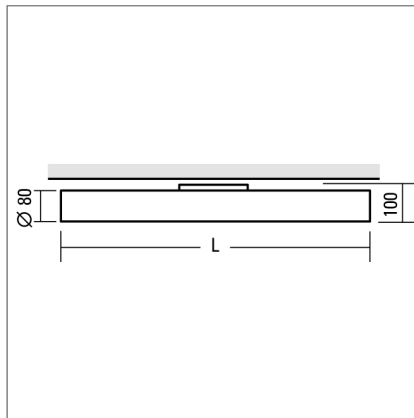

Technical Data

Ceiling mounted luminaire LEAN

24.6W LED, 2837 Lumen, 4000 Kelvin. IP50. L=1480mm. Cover tube made of diffuse satinated acrylic glass. Ceiling console and end caps coloured in nickel silver naced. Light output intermediate. With electronic ballast. CRI >90.

Product data

Item number	150NG5-21J4
Dimensions	L=1480 / H=100 / Ø=80
Lamp	LED
Equipment	22.2W
System output	24.6W
Ballast	
Assemblypoints Distance	
Weight	
Symbols	IP50   

Light data

Optical Light Output Ratio	82.0 %
Light direct/non direct Ratio	
Absolute luminous flux (Basis: Light source 840)	2837 lm
Luminaire light output (lm/W)	115

Glare rating UGR

X=4H, Y=8H, S=0,25H
Deg. of reflection 70/50/20

Perpendicular Zero
Perpendicular Ninty