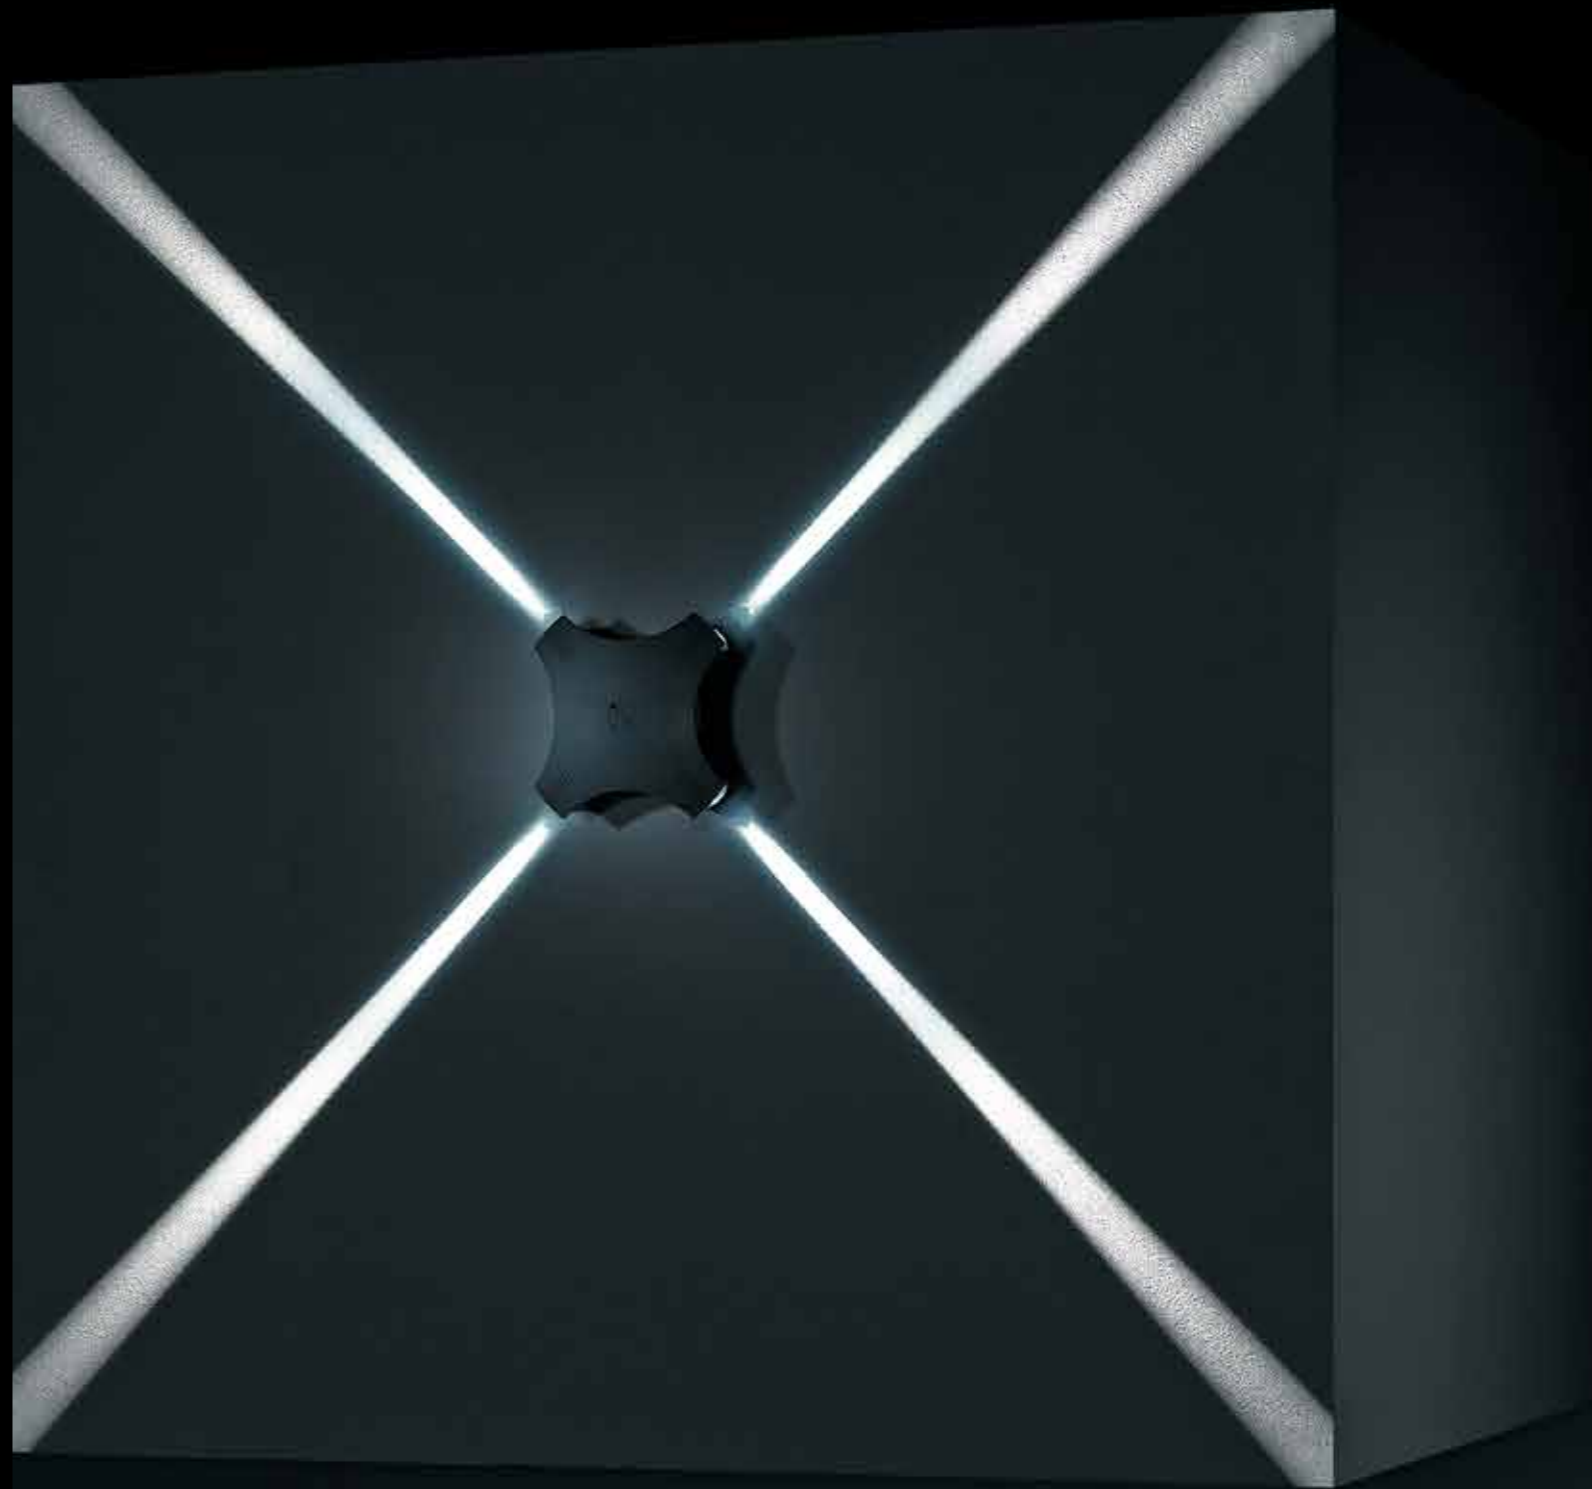

(UK)

New performance:

- for the new LED with higher lumen output and efficiency, CRI (colour rendering index): Ra ≥ 80

This fitting is suitable both for indoor and outdoor installation.

Ideal to light walls, ceilings, porches, façades, and buildings.

Light sources: Leds warm and cool white or blue; available also in red and green.

Three combinable light beam configurations are available: blade, double blade and wall washer in white and blue, green and red available on request.

Aluminium alloy system, painted in colour RAL9006.

Cover made of thermosetting BMC, painted, standard colour RAL9006, on request white.

Power supply included.

(DE)

New performance:

- für die neuen LEDs mit höheren Lumenpaket und Effizienz, CRI (Farbwiedergabeindex): Ra ≥ 80

Gerät geeignet für die Innen- oder Außeninstallation Ideal für die Beleuchtung von Fassaden, Gebäuden, Decken, Laubengängen, usw.

Lichtquelle: Led warm und cool white oder blau; verfügbar auf Anfrage auch in den Farben rot und grün.

Verfügbar in 3 verschiedenen Versionen, individuell zusammenstellbar: Streiflicht, Doppelstreiflicht, Wallwasher in Farbe weiß und blau und auf Anfrage bernsteinfarben, grün und rot. System aus primärer Aluminiumlegierung, lackiert in Farbe RAL9006. Cover aus wärmegehärtetem BMC, lackiert in Standardfarbe RAL9006 und auf Anfrage weiß.

Integrierte Stromversorgung.

LED LITE 4

Design by Silvio De Ponte & R&S Cariboni Lite
with the collaboration of Roberta Dimitri