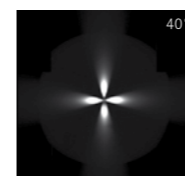

4 Wall washer 4 Wall washer

06LA4A8405A	4x2LED	500mA	12W	4x350lm	4000K	●
06LA4A8495A	4x2LED	500mA	12W	4x330lm	3000K	●
06LA4A8465A	4x2LED	500mA	12W	4x125lm		●