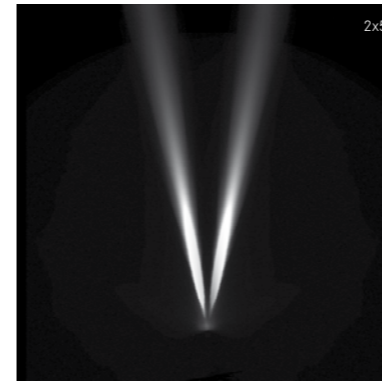

Bi-lama Double-blades Doppelstreiflicht

06LA1A2402A	2 LED	500mA	3W	350lm	4000K	●
06LA1A2492A	2 LED	500mA	3W	330lm	3000K	●
06LA1A2462A	2 LED	500mA	3W	125lm		●

Ref. 4000

H (m)	Ø (m)	Em(lux)
5	2,05	100
4	1,64	156
3	1,23	273
2	0,82	617
1	0,41	2463