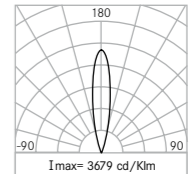

Wall washer Wall washer Wall washer

06LA1A2405A	2 LED	500mA	3W	350lm	4000K	●
06LA1A2495A	2 LED	500mA	3W	330lm	3000K	●
06LA1A2465A	2 LED	500mA	3W	125lm		●