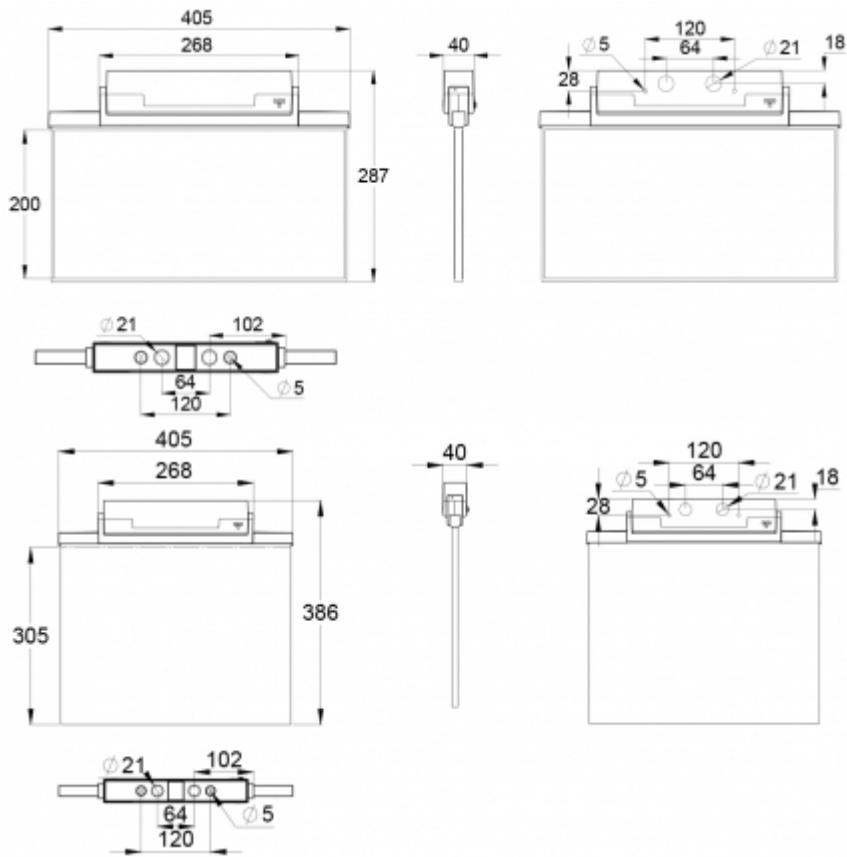

We reserve the rights to make modifications without notice.
Copyright © 2022 Teknoware. All rights reserved.
Date: December 14, 2022 | Source:
www.teknoware.com/en/emergency-lighting/esc-81-led-emergency-exit-light-twt8153wa

Teknoware Oy | P.O. Box 19, 15101 Lahti | Ilmarisentie 8, 15200 Lahti Finland
Tel +358 3 883 020 | VAT-number FI01494751 | teknoware.com | emexit@teknoware.com