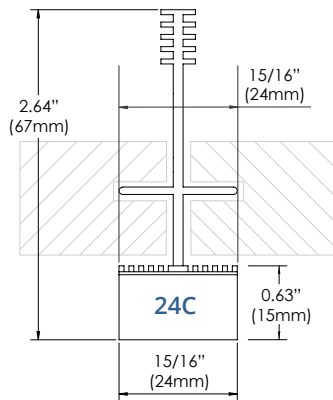

Product Name	Type of LED/K Color	Size	Grid Type	Optic	Mounting Clips	Color
TBSL = T-BAR LED	HW = Warm White 3000K MW = Medium Warm 3500K MN = Medium Neutral 4000K HN = Neutral White 4500K TU = Tunable White 2700-5000K	2 = 2 ft 4 = 4 ft 5 = 5 ft 4L = 4 ft L 6 = 60 cm 12 = 120 cm 12L = 120 cm L	24 = 15/16" 15 = 9/16" 15B = 9/16" Bolt Slot 24C = 15/16" Partially Concealed Grid	D = Diffusing Lens	U = Universal A = Armstrong C = Custom	W = White C = Custom

Patent No. 8,177,385; 9,879,850; D834,239; 178047. Additional patents are pending.

CRI > 82 L₈₀ > 60K hrs IP40

LIGHT OUTPUT:

15/16" - 584lm per foot
75lm/W

9/16" - 445lm per foot
54 lm/W

Profile Dimensions

NOTES:

T-BAR LED modules can be parallel connected up to 12 linear feet max per power supply. Remote power supply includes JB compartment for AC input direct wiring with metal conduit. Max distance from power supply to fixtures is 30 feet with 18 AWG wire. Longer distance achievable if using higher gauge wire.

WARRANTY:

5 years

LISTINGS:

ETL/cETLus CE RoHS. Indoor use only.

Length Dimensions

Size	Grid Type	X	Y
2 = 2ft	24 = 15/16"	24"	23"
4 = 4ft	24 = 15/16"	48"	47"
5 = 5ft	24 = 15/16"	60"	59"
4L = 4ft L	24 = 15/16"	48"	24"
2 = 2ft	15 = 9/16"	24"	23.4"
4 = 4ft	15 = 9/16"	48"	47.4"
5 = 5ft	15 = 9/16"	60"	59.4"
4L = 4ft L	15 = 9/16"	48"	24"