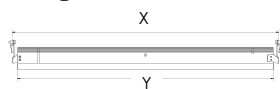

WARRANTY:

5 years

LISTINGS:

ETL/cETLus CE RoHS. Indoor use only.

Length Dimensions

Size	Grid Type	X	Y
2 = 2ft	24 = 15/16"	24"	23"
4 = 4ft	24 = 15/16"	48"	47"
5 = 5ft	24 = 15/16"	60"	59"
4L = 4ft L	24 = 15/16"	48"	24"
2 = 2ft	15 = 9/16"	24"	23.4"
4 = 4ft	15 = 9/16"	48"	47.4"
5 = 5ft	15 = 9/16"	60"	59.4"
4L = 4ft L	15 = 9/16"	48"	24"