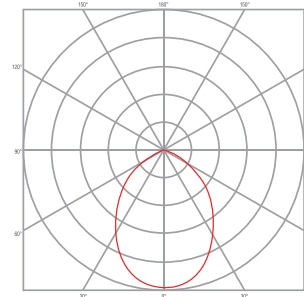

Product Name	Type of LED/K Color	Size	Grid Type	Optic	Mounting Clips	Color
TBSL = T-BAR LED	HW = Warm White 3000K MW = Medium Warm 3500K MN = Medium Neutral 4000K HN = Neutral White 4500K TU = Tunable White 2700-5000K	2 = 2 ft 4 = 4 ft 5 = 5 ft 4L = 4 ft L 6 = 60 cm 12 = 120 cm 12L = 120 cm L	24 = 15/16" 15 = 9/16" 15B = 9/16" Bolt Slot 24C = 15/16" Partially Concealed Grid	D = Diffusing Lens	U = Universal A = Armstrong C = Custom	W = White C = Custom

Patent No. 8,177,385; 9,879,850; D834,239; 178047. Additional patents are pending.

CRI > 82 L₈₀ > 60K hrs IP40

LIGHT OUTPUT:

15/16" - 584lm per foot
75lm/W

9/16" - 445lm per foot
54 lm/W

Profile Dimensions

WARRANTY:

5 years

LISTINGS:

ETL/cETLus CE RoHS. Indoor use only.

Length Dimensions

Size	Grid Type	X	Y
2 = 2ft	24 = 15/16"	24"	23"
4 = 4ft	24 = 15/16"	48"	47"
5 = 5ft	24 = 15/16"	60"	59"
4L = 4ft L	24 = 15/16"	48"	24"
2 = 2ft	15 = 9/16"	24"	23.4"
4 = 4ft	15 = 9/16"	48"	47.4"
5 = 5ft	15 = 9/16"	60"	59.4"
4L = 4ft L	15 = 9/16"	48"	24"