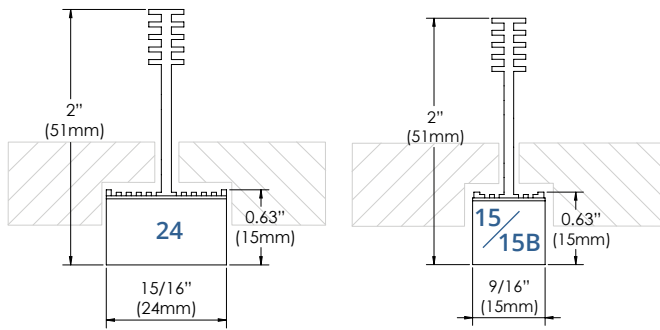

Product Name	Type of LED/K Color	Size	Grid Type	Optic	Mounting Clips	Color
TBSL = T-BAR LED	HW = Warm White 3000K MW = Medium Warm 3500K MN = Medium Neutral 4000K HN = Neutral White 4500K TU = Tunable White 2700-5000K	2 = 2 ft 4 = 4 ft 5 = 5 ft 4L = 4 ft L 6 = 60 cm 12 = 120 cm 12L = 120 cm L	24 = 15/16" 15 = 9/16" 15B = 9/16" Bolt Slot 24C = 15/16" Partially Concealed Grid	D = Diffusing Lens	U = Universal A = Armstrong C = Custom	W = White C = Custom

Patent No. 8,177,385; 9,879,850; D834,239; 178047. Additional patents are pending.

CRI > 82 L₈₀ > 60K hrs IP40

LIGHT OUTPUT:

15/16" - 584lm per foot
75lm/W

9/16" - 445lm per foot
54 lm/W

Profile Dimensions

NOTES:

T-BAR LED modules can be parallel connected up to 12 linear feet max per power supply. Remote power supply includes JB compartment for AC input direct wiring with metal conduit. Max distance from power supply to fixtures is 30 feet with 18 AWG wire. Longer distance achievable if using higher gauge wire.

WARRANTY:

5 years

LISTINGS:

ETL/cETLus CE RoHS. Indoor use only.

Length Dimensions

Size	Grid Type	X	Y
2 = 2ft	24 = 15/16"	24"	23"
4 = 4ft	24 = 15/16"	48"	47"
5 = 5ft	24 = 15/16"	60"	59"
4L = 4ft L	24 = 15/16"	48"	24"
2 = 2ft	15 = 9/16"	24"	23.4"
4 = 4ft	15 = 9/16"	48"	47.4"
5 = 5ft	15 = 9/16"	60"	59.4"
4L = 4ft L	15 = 9/16"	48"	24"