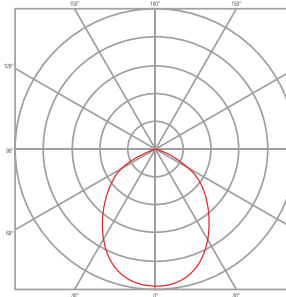

Product Name	Type of LED/K Color	Size	Grid Type	Optic	Mounting Clips	Color
TBSL = T-BAR LED	HW = Warm White 3000K MW = Medium Warm 3500K MN = Medium Neutral 4000K HN = Neutral White 4500K TU = Tunable White 2700-5000K	2 = 2 ft 4 = 4 ft 5 = 5 ft 4L = 4 ft L 6 = 60 cm 12 = 120 cm 12L = 120 cm L	24 = 15/16" 15 = 9/16" 15B = 9/16" Bolt Slot 24C = 15/16" Partially Concealed Grid	D = Diffusing Lens	U = Universal A = Armstrong C = Custom	W = White C = Custom

Patent No. 8,177,385; 9,879,850; D834,239; 178047. Additional patents are pending.

CRI > 82 L₈₀ > 60K hrs IP40

LIGHT OUTPUT:

15/16" - 584lm per foot
75lm/W

9/16" - 445lm per foot
54 lm/W

Profile Dimensions

WARRANTY:

5 years

LISTINGS:

ETL/cETLus CE RoHS. Indoor use only.

Length Dimensions

Size	Grid Type	X	Y
2 = 2ft	24 = 15/16"	24"	23"
4 = 4ft	24 = 15/16"	48"	47"
5 = 5ft	24 = 15/16"	60"	59"
4L = 4ft L	24 = 15/16"	48"	24"
2 = 2ft	15 = 9/16"	24"	23.4"
4 = 4ft	15 = 9/16"	48"	47.4"
5 = 5ft	15 = 9/16"	60"	59.4"
4L = 4ft L	15 = 9/16"	48"	24"